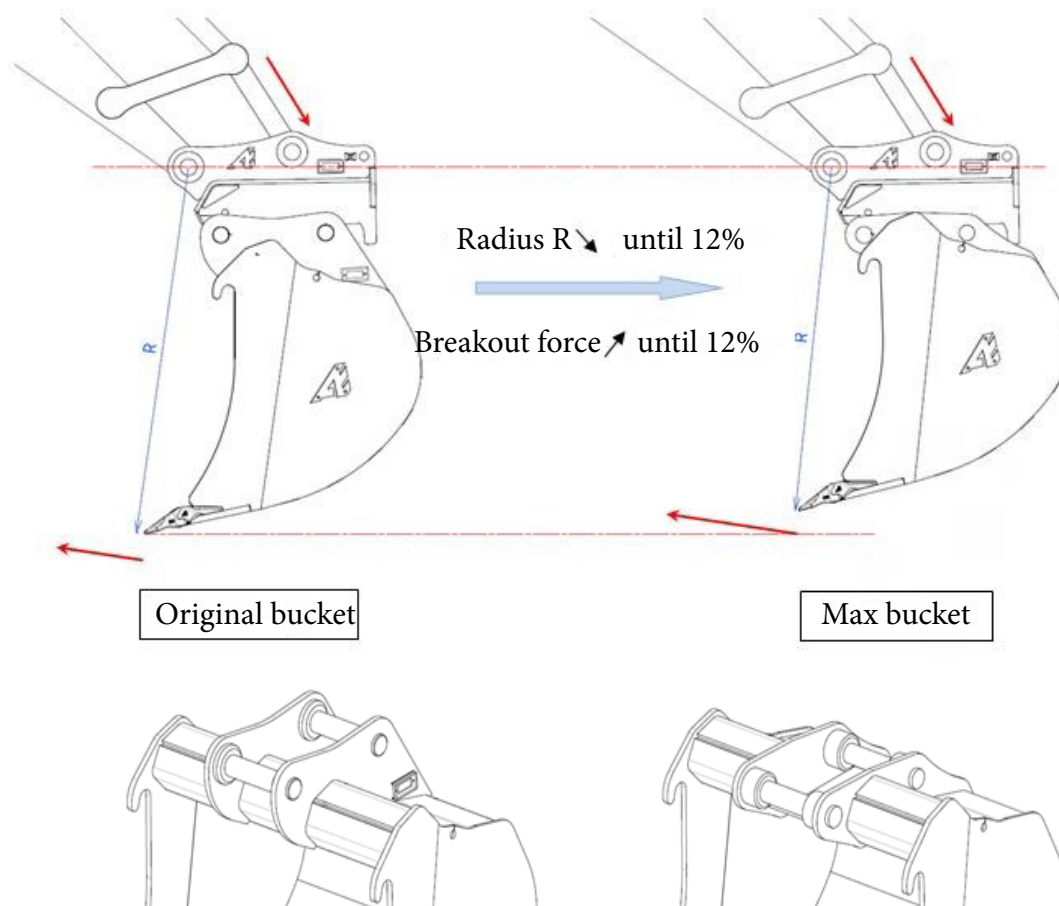

MAX BUCKET

FEATURES :

- **Optimize breakout force: axle kit integrated in the beam**
- **UA2 / UA3** compatible
- Ideal mounting under ATR and AT
- Lateral wedging
- **Accessible axles for easy maintenance**

* : gains for bucket R30G31