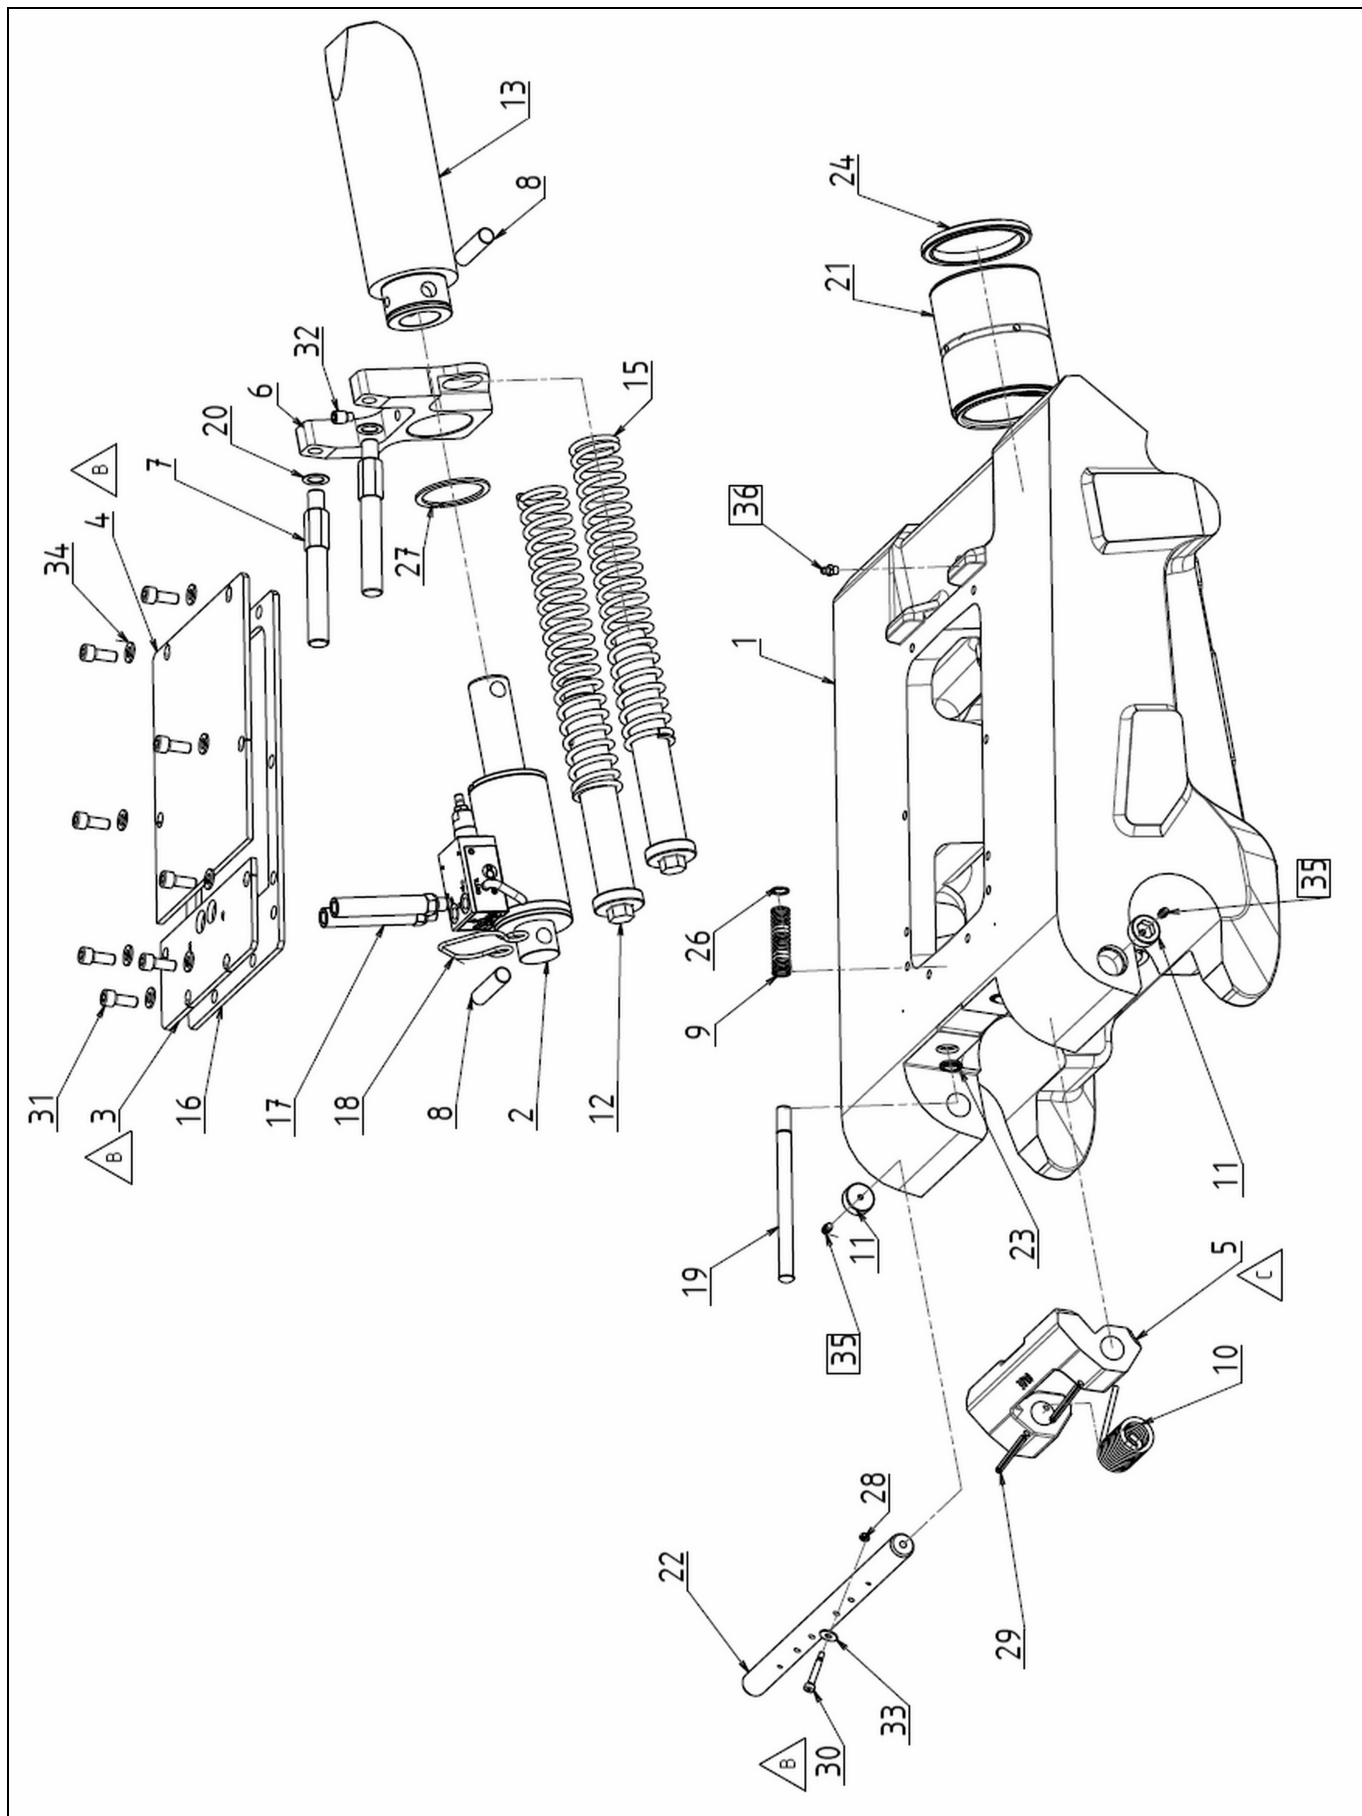

# Quick Coupler QA62BH

Date of review: 13-mars-26

Review: C

Exploded view

QA62BH\_C

# Quick Coupler QA62BH

Date of review: 13-mars-26

Review: C

Pos	Part Number	Qty	Description	S/No - Remarks
01	X2974H	1	Frame	
02	V1321-RP	1	Cylinder	
03	X95497-100	1	Higher cap	
04	X95497-200	1	Higher cap	
05	X3710	1	Security hook	
06	X95138	1	Spring stirrup	
07	X94877	2	Pin	
08	X92049	2	Pin	
09	X94867	2	Spring	
10	X94872	1	Spring	
11	X94907	2	Plug	
12	X92019	2	Spring rod	
13	X91984	1	Pin	
15	X92031	2	Spring	
16	X95139	1	Cover seal	
17	X94245-110	2	Connection	
18	X92102	1	Pin clamp	
19	X94898	2	Pin	
20	X94798-100	2	Shim ring	
21	X80226	1	Bushing	
22	X72977	1	Pin	
23	J30475	2	Wiper ring	
24	J30074	1	Wiper ring	
26	CIR014E	2	Retaining ring for bore	
27	CIR065E	1	Retaining ring for bore	
28	HFR05	1	Self-locking nut	
29	GE06-050	2	Spring-type straight pin	
30	X95563	1	Bolt	
31	CHC10-025C12	8	Socket head capscrew	
32	HCTL12-020C12	1	Locking screw	
33	RP06L	1	Flat washer	
34	RP10	8	Flat washer	
35	GM6	2	Grease nipple	
36	GM8	1	Grease nipple	