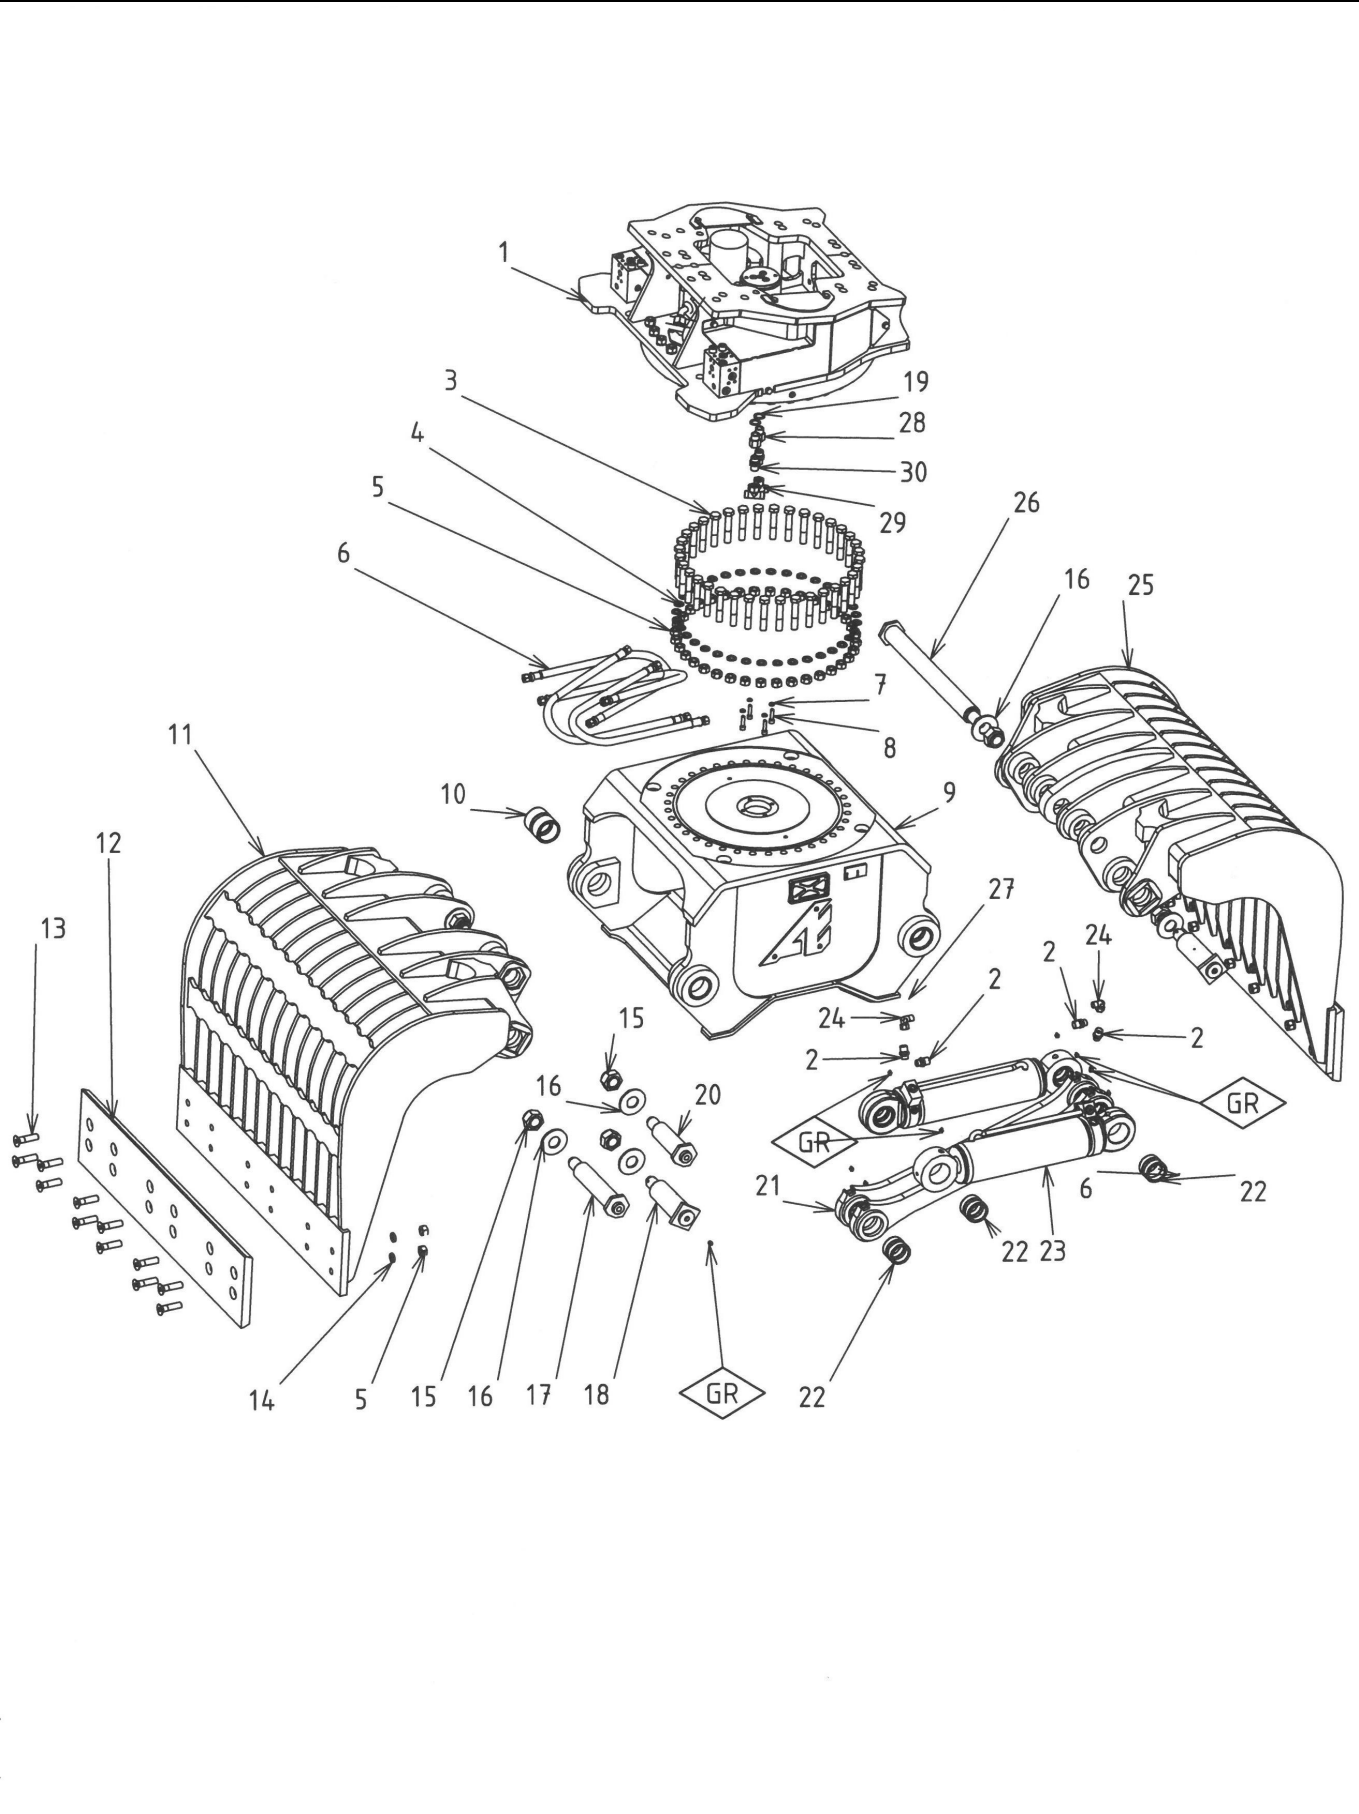

Demolition and sorting grab S2301-R01-BAR

Date of review: 08-juin-18

Review: B

Exploded view

S2301-R01_A

Demolition and sorting grab S2301-R01-BAR

Date of review: 08-juin-18

Review: B

Pos	Part Number	Qty	Description	S/No - Remarks
01	RAE0451-2DE01	1	Rotation set	
02	RAC30174	4	Threaded adapter	
03	HM20-110C10	36	Hex head capscrew	
04	RZ20	36	Lock washer	
05	H20C10	60	Nut	
06	FLEX3647	4	Hose	
07	RZ10	4	Lock washer	
08	CHC10-040C12	4	Socket head capscrew	
09	X22139-100	1	Frame	
10	X80051	4	Bushing	
11	X20515-200	1	Shell "A"	
12	CLNU-20515	2	Bolt on blade	
13	FHC20-080C10	24	Hex socket Countersunk head scre	
14	RW20	24	Lock washer	
15	HFR39	8	Self-locking nut	
16	RP42-095-06	8	Flat washer	
17	X72159	1	Pin	
18	X71703	4	Pin	
19	J30027	2	Seal / Packing	
20	X72157	2	Pin	
21	X20515-400	2	Link	
22	X80002	8	Bushing	
23	V1308	2	Cylinder	
24	RAC30245	2	Threaded adapter	
25	X20515-300	1	Shell "B"	
26	X72158	1	Pin	
27	RAC30111	2	Plug	
28	RAC30338	2	Connection	
29	RAC30315	2	T-Threaded adapter	
30	RAC30285	2	Threaded adapter	
GR	GM8	12	Grease nipple	
x	CL-20515		Blade set	
x	V1174-PJ		Seal Kit	