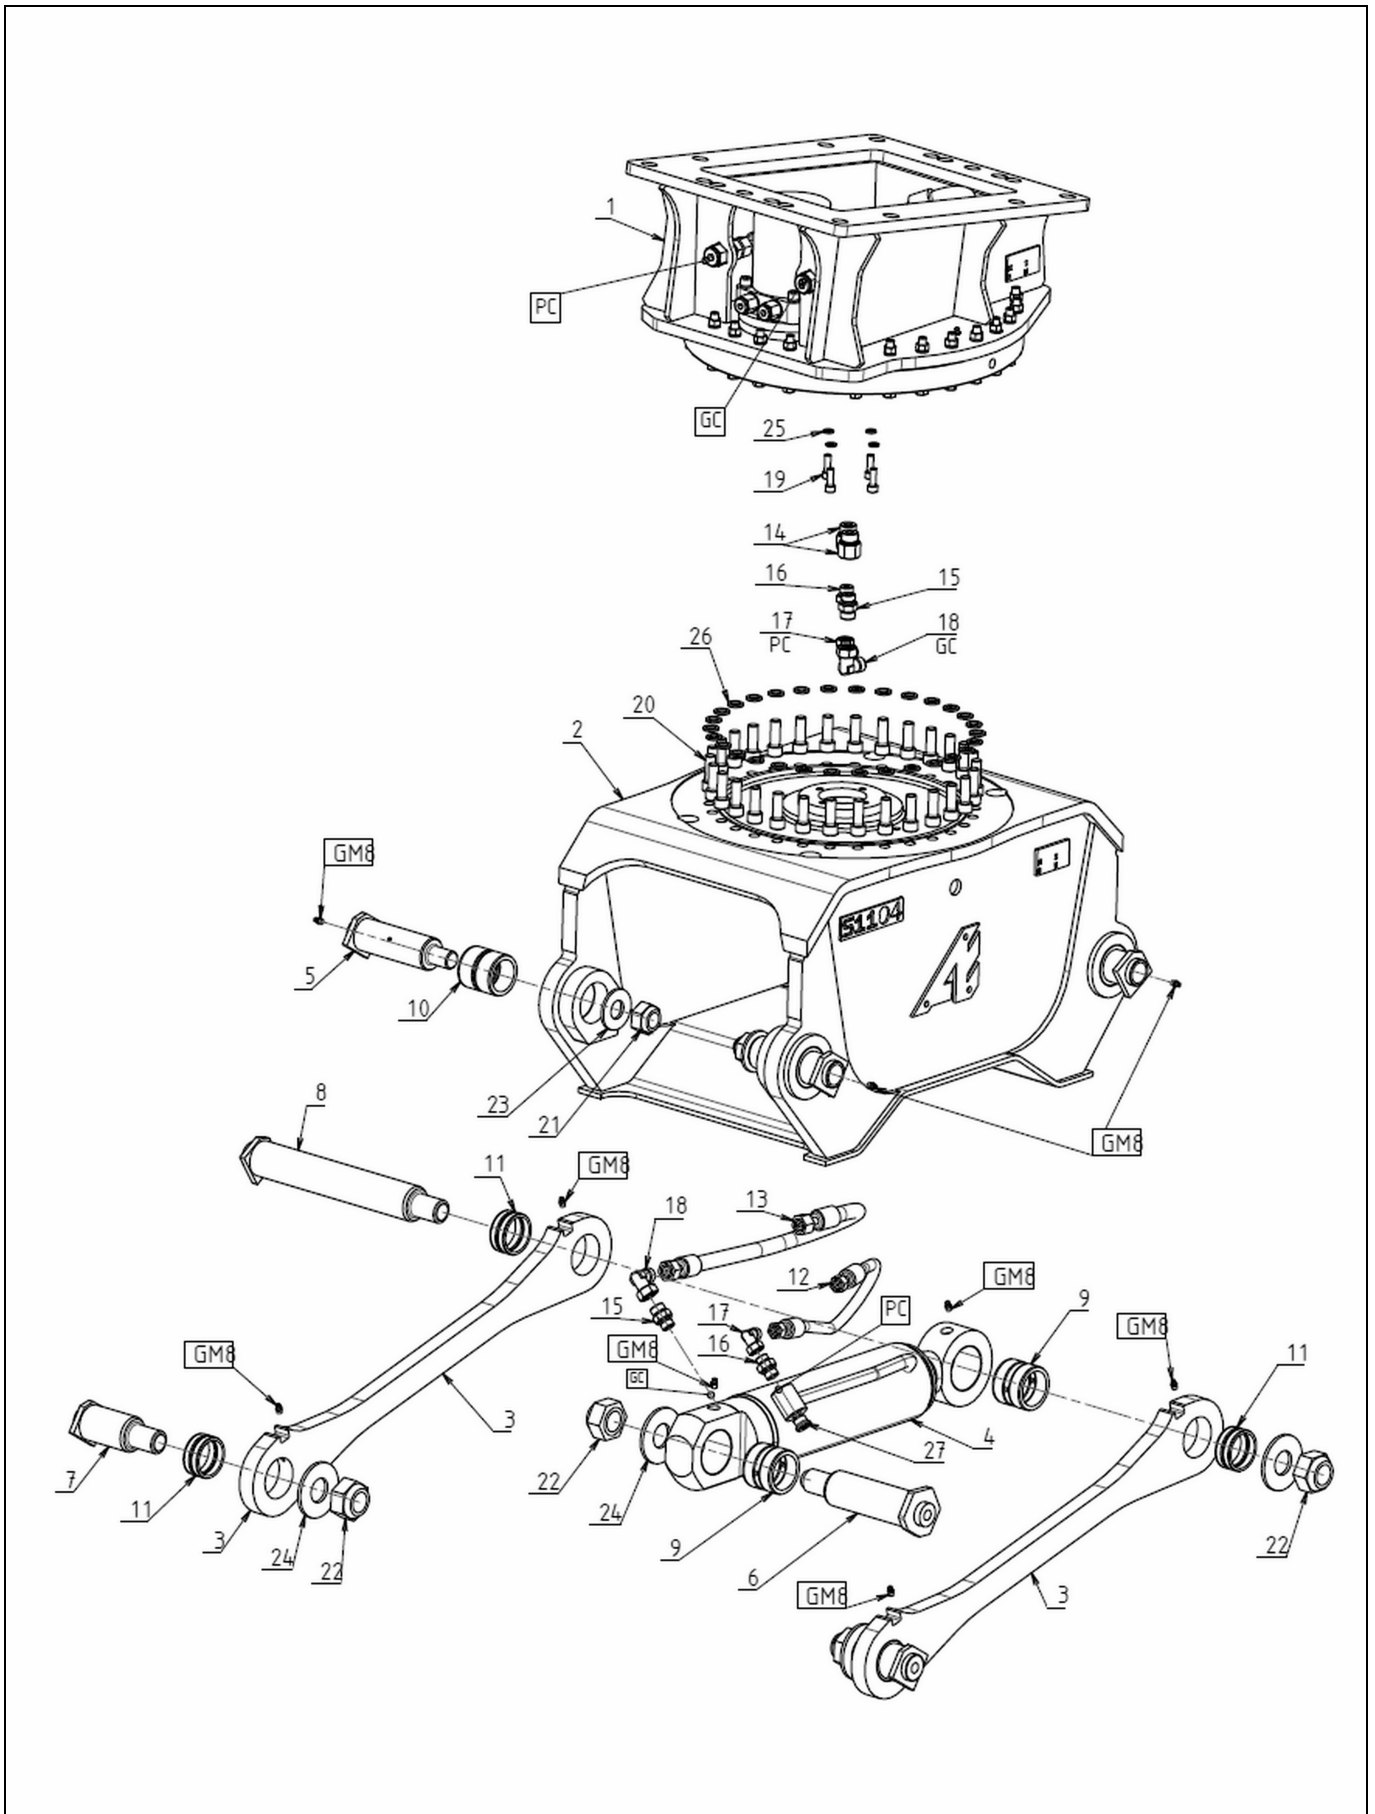

Demolition/sorting grab structure S1104-R01

Date of review: 04-août-25

Review: A

Exploded view

S1104-R01_A

Demolition/sorting grab structure S1104-R01

Date of review: 04-août-25

Review: A

Pos	Part Number	Qty	Description	S/No - Remarks
01	RAE0252-1DE01	1	Rotation set	
02	X24996-500	1	Frame	
03	X21954-400	1	Link	
04	V1382	1	Cylinder	
05	X71453	4	Pin	
06	X72157	1	Pin	
07	X72324	2	Pin	
08	X72325	1	Pin	
09	X80002	2	Bushing	
10	X80258	4	Bushing	
11	X80433	4	Bushing	
12	FLEX3029	1	Hose	
13	FLEX3721	1	Hose	
14	RAC30347	2	Connection	
15	RAC30174	2	Threaded adapter	
16	RAC30316	2	Threaded adapter	
17	RAC30318	2	Threaded adapter	
18	RAC30245	2	Threaded adapter	
19	CHC10-030C12	4	Socket head capscrew	
20	CHC16-045C12	30	Socket head capscrew	
21	HFR30	4	Self-locking nut	
22	HFR39	4	Self-locking nut	
23	RP32-070-03	4	Flat washer	
24	RP42-095-06	4	Flat washer	
25	RZ10	4	Lock washer	
26	RZ16	30	Lock washer	
27	RAC30111	1	Plug	
GM8	GM8	10	Grease nipple	
x	V1381-PJ		Seal Kit