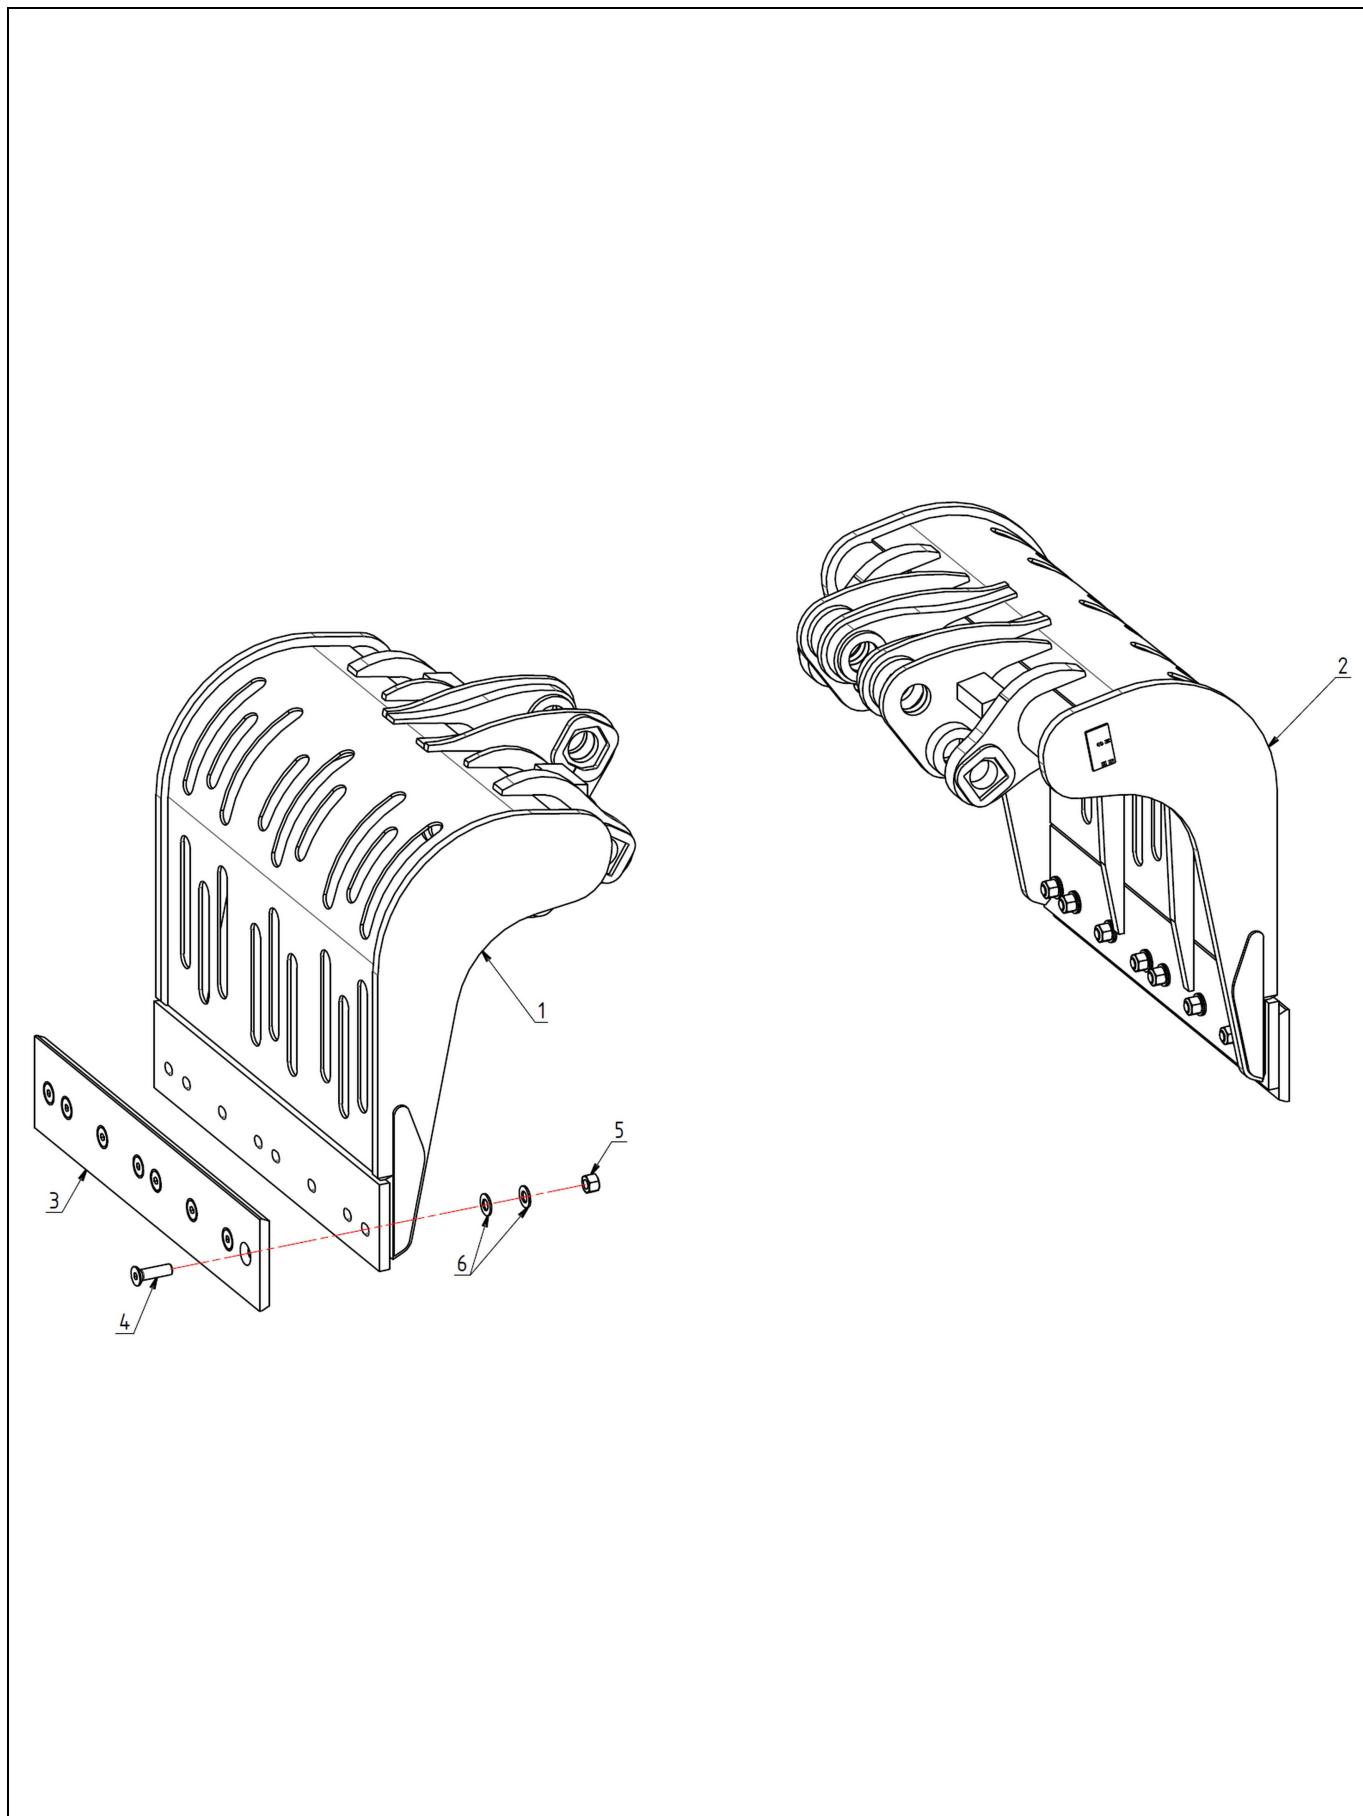

Shells set JPS1102AFAP/JPS1104-FAP

Date of review: 11-févr.-22

Review: A

Exploded view

JPS1102AFAP_A

Shells set JPS1102AFAP/JPS1104-FAP

Date of review: 11-févr.-22

Review: A

Pos	Part Number	Qty	Description	S/No - Remarks
01	X31251-300	1	Jaw "A"	
02	X31251-400	1	Jaw "B"	
03	CLNU-95078	2	Bolt on blade	
04	FHC20-070C10	16	Hex socket Countersunk head scre	
05	HFR20C10M	16	Self-locking nut	
06	RP20M	32	Flat washer	
x	CLR-95078		Blade set