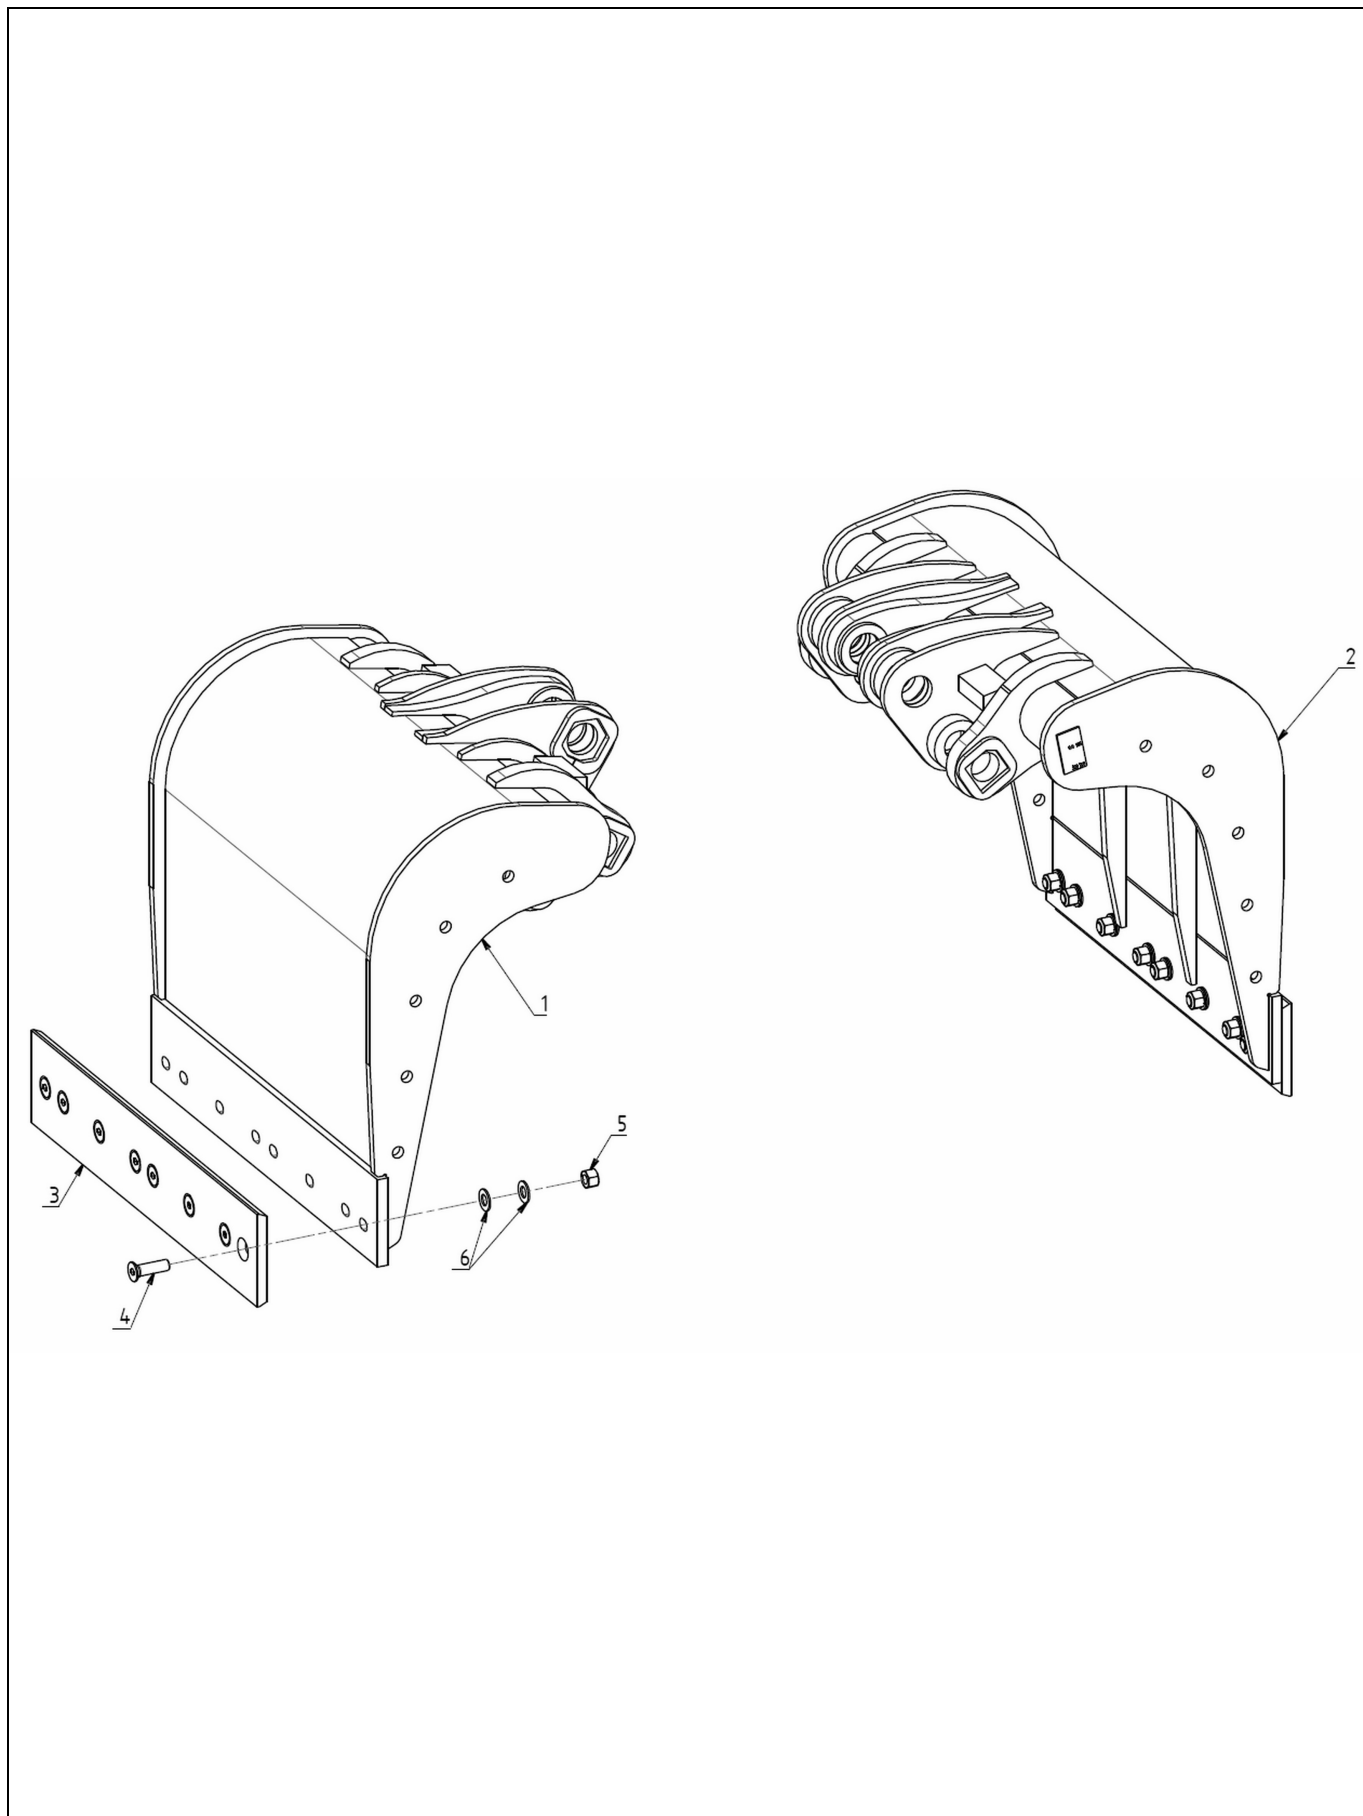

Shells set JPS1104-PLEIN

Date of review: 21-août-25

Review: A

Exploded view

JPS1104-PLEIN_A

Shells set JPS1104-PLEIN

Date of review: 21-août-25

Review: A

Pos	Part Number	Qty	Description	S/No - Remarks
01	X31251-700	1	Jaw "A"	
02	X31251-800	1	Jaw "B"	
03	CLNU-95078	2	Bolt on blade	
04	FHC20-070C10	16	Hex socket Countersunk head scre	
05	HFR20C10M	16	Self-locking nut	
06	RP20M	32	Flat washer	
x	CLR-95078		Blade set