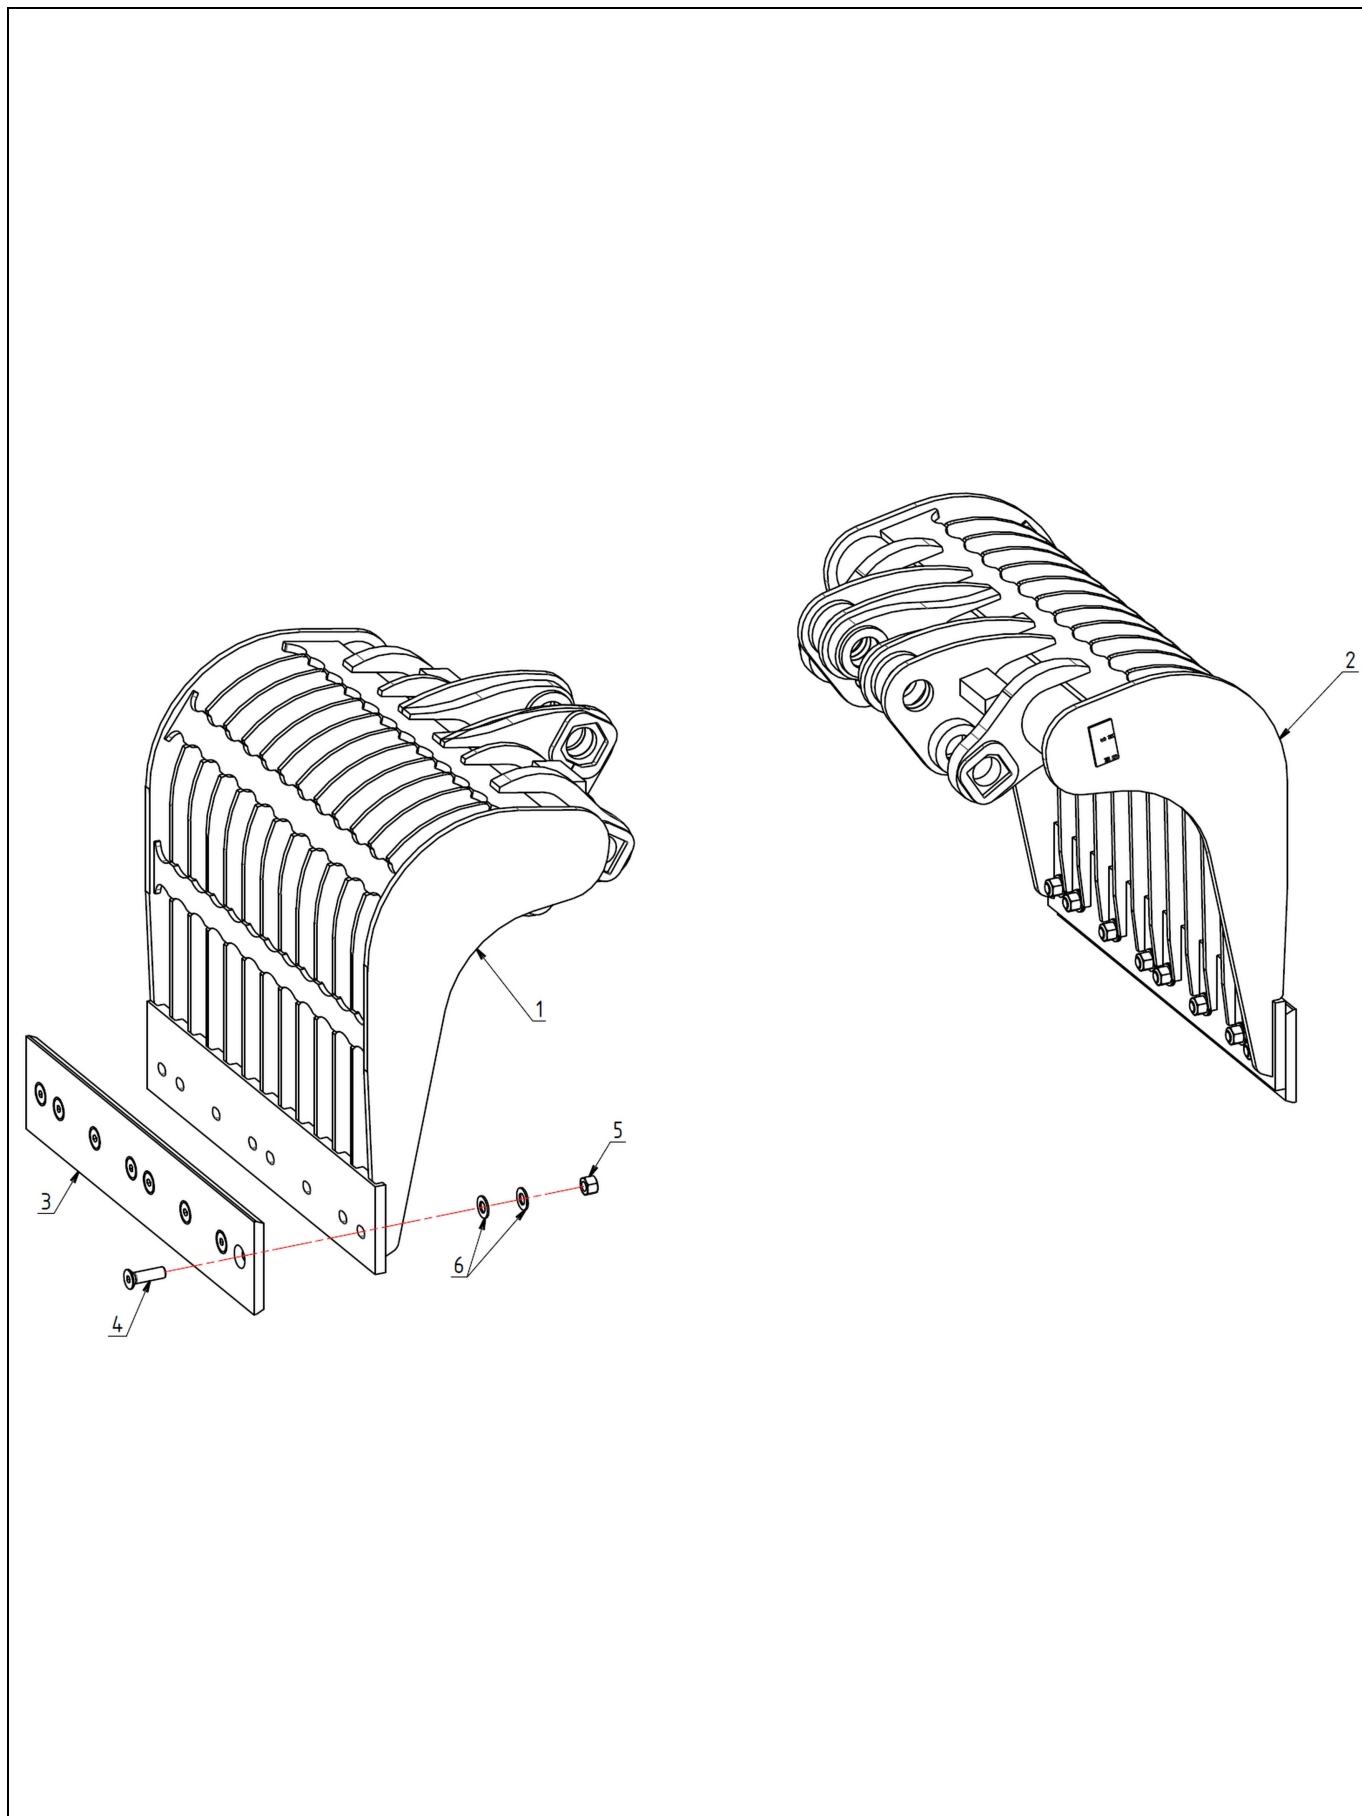

Shells set JPS1102ABAR/JPS1104-BAR

Date of review: 22-nov.-21

Review: A

Exploded view

JPS1102ABAR_A

Shells set JPS1102ABAR/JPS1104-BAR

Date of review: 22-nov.-21

Review: A

Pos	Part Number	Qty	Description	S/No - Remarks
01	X31251-100	1	Jaw "A"	
02	X31251-200	1	Jaw "B"	
03	CLNU-95078	2	Bolt on blade	
04	FHC20-070C10	16	Hex socket Countersunk head scre	
05	HFR20C10M	16	Self-locking nut	
06	RP20M	32	Flat washer	
x	CLR-95078		Blade set