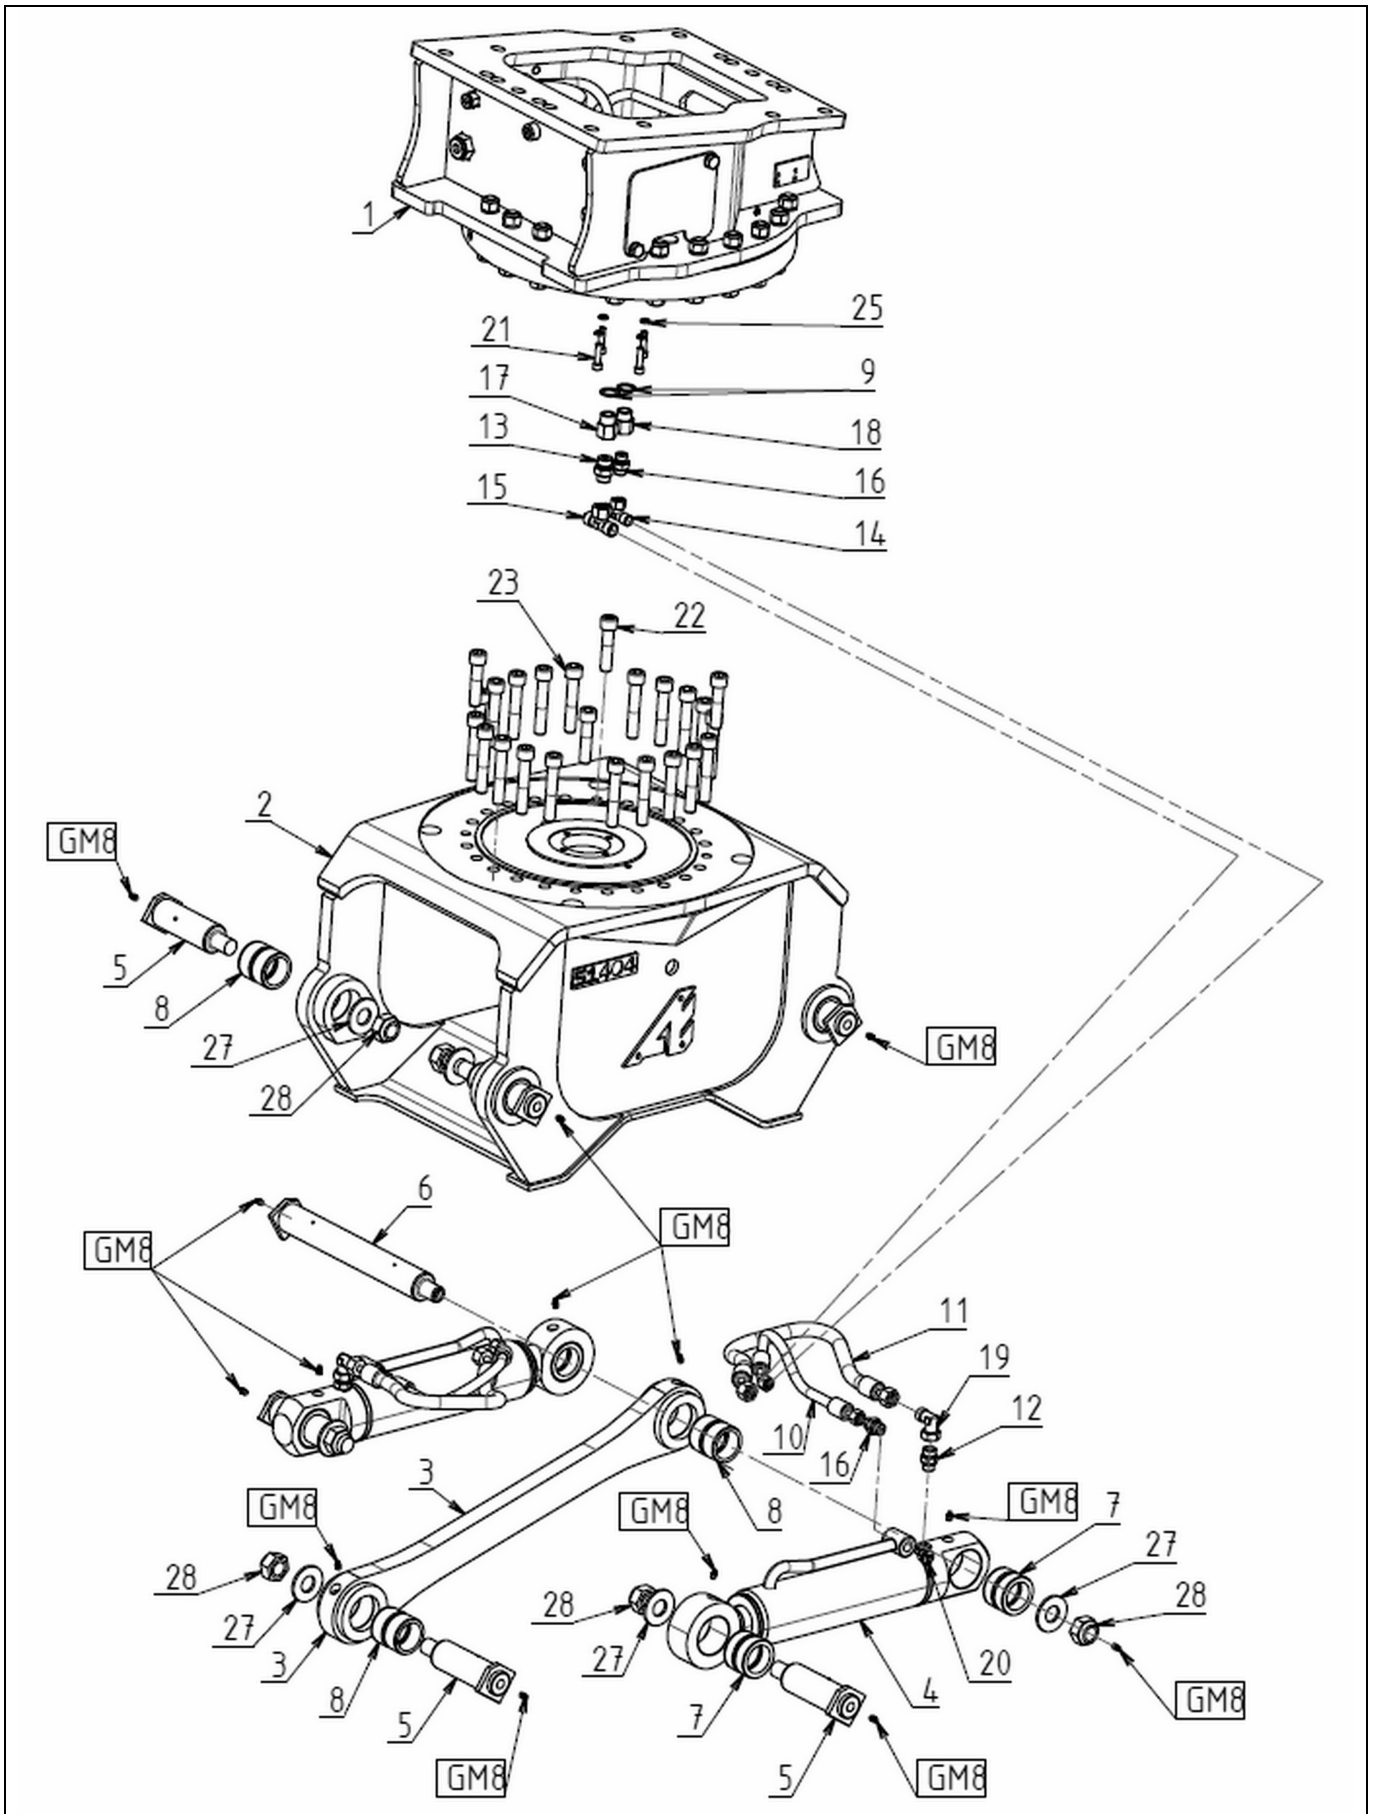

Demolition/sorting grab structure S1404-R01/R02

Date of review: 18-sept.-25

Review: A

Exploded view

S1404R01-R02_A

Demolition/sorting grab structure S1404-R01/R02

Date of review: 18-sept.-25

Review: A

Pos	Part Number	Qty	Description	S/No - Remarks
01	RAE0302-1DE01	1	Rotation set	1-ENGINE ROTATION
01	RAE0302-2DE01	1	Rotation set	2-ENGINE ROTATION
02	X24468-500	1	Frame	
03	X16550-200	1	Steering link	
04	V1384	2	Cylinder	
05	X71453	7	Pin	
06	X71454	1	Pin	
07	X80257	4	Bushing	
08	X80258	6	Bushing	
09	J30027	2	Seal / Packing	
10	FLEX3730	2	Hose	
11	FLEX3720	2	Hose	
12	RAC30174	2	Threaded adapter	
13	RAC30285	1	Threaded adapter	
14	RAC30314	1	T-Threaded adapter	
15	RAC30315	1	T-Threaded adapter	
16	RAC30316	3	Threaded adapter	
17	RAC30338	1	Connection	
18	RAC30347	1	Connection	
19	RAC30245	2	Threaded adapter	
20	RAC30111	2	Plug	
21	CHC10-040C12	4	Socket head capscrew	
22	CHC20-085C12	4	Socket head capscrew	
23	CHC20-110C12	20	Socket head capscrew	
24	H20C10	20	Nut	
25	RZ10	4	Lock washer	
26	RZ20	20	Lock washer	
27	RP32-070-05	8	Flat washer	
28	HFR30	8	Self-locking nut	
GM8	GM8	15	Grease nipple	
x	V1384-PJ		Seal Kit