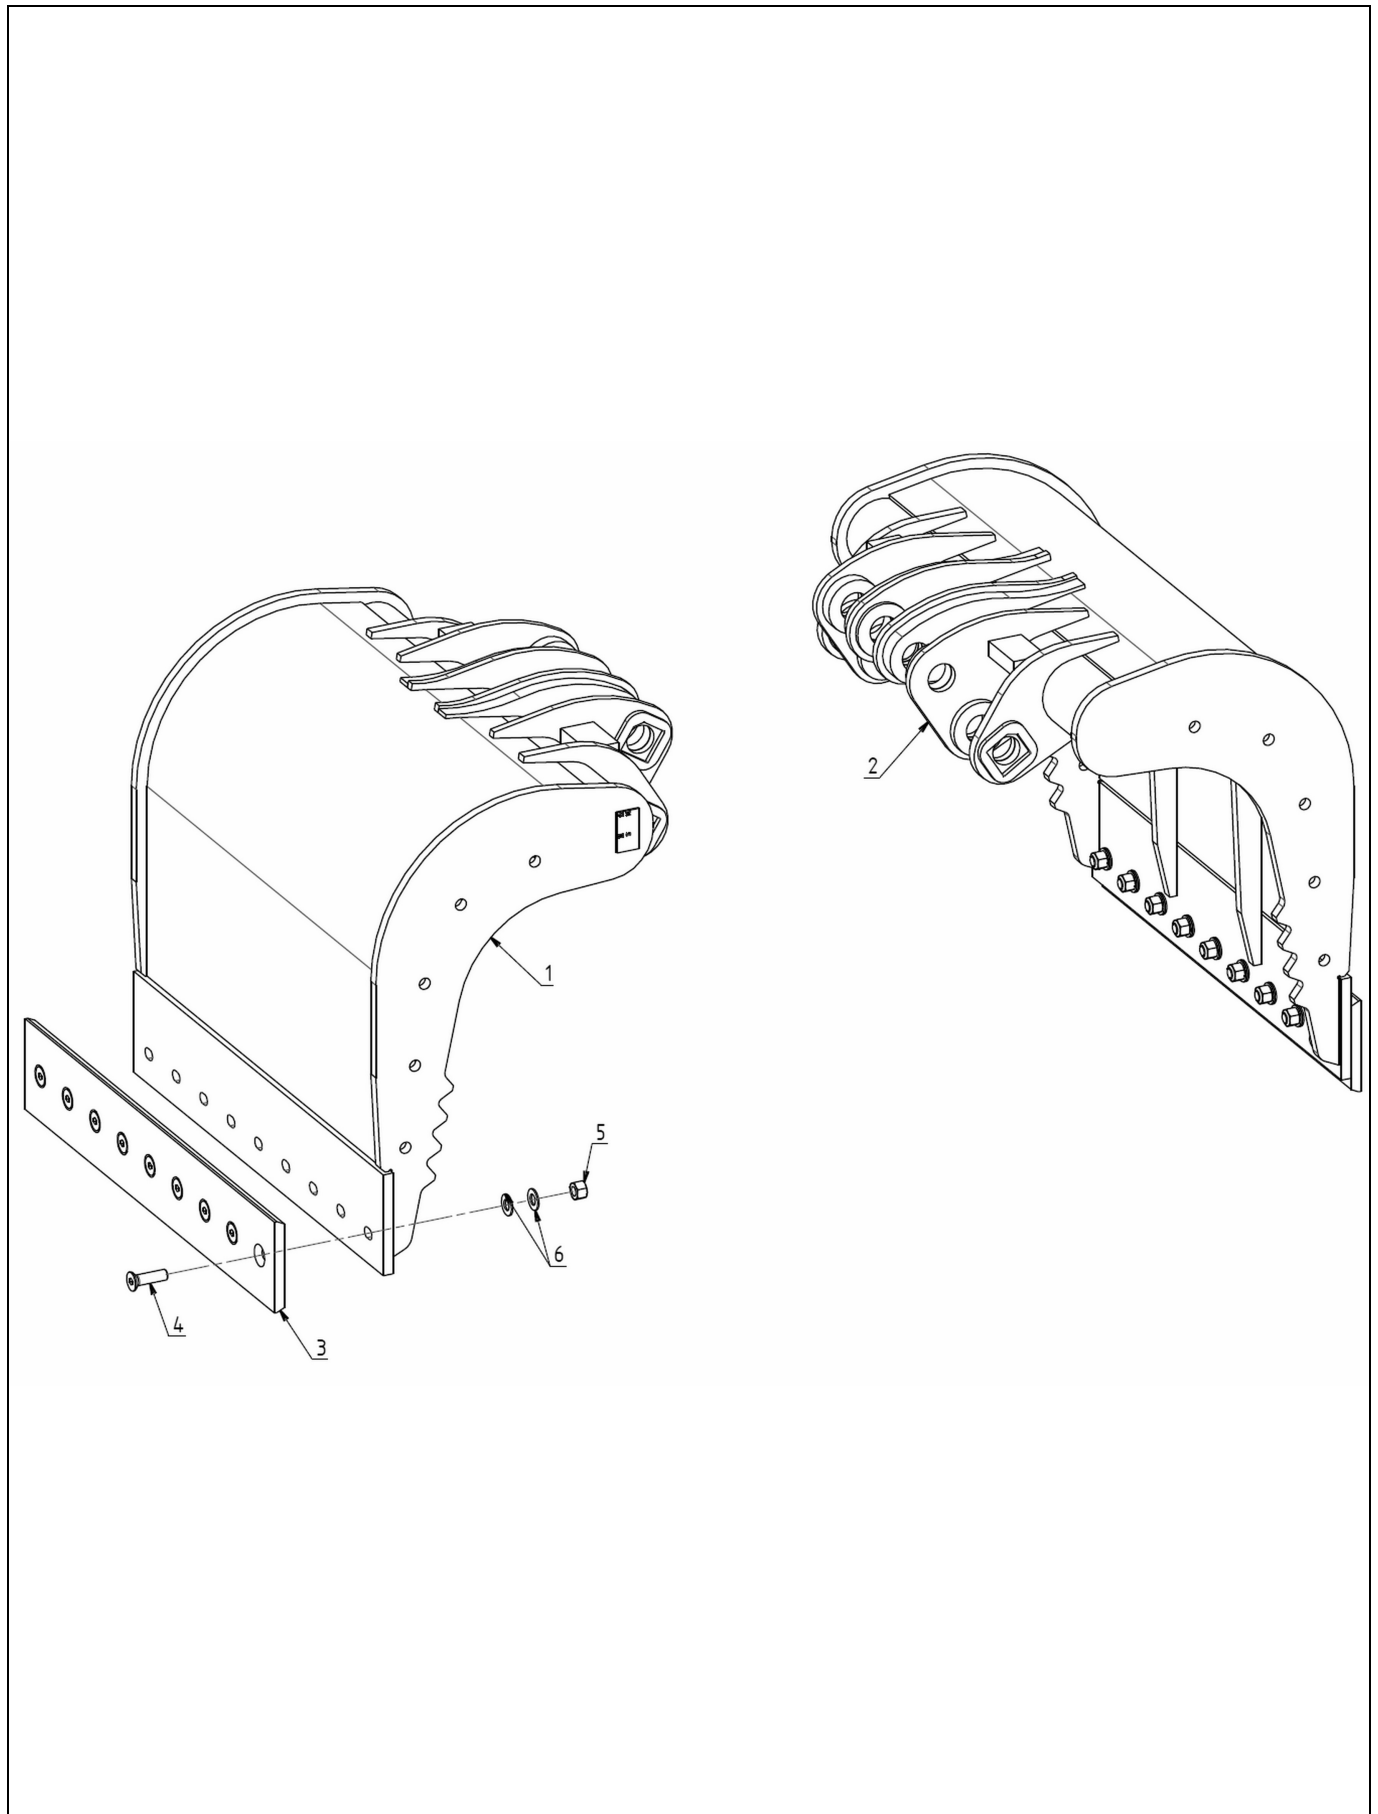

Pos	Part Number	Qty	Description	S/No - Remarks
01	X31240-300	1	Jaw "A"	
02	X31240-400	1	Jaw "B"	
03	CLNU-95079	2	Bolt on blade	
04	FHC20-070C10	18	Hex socket Countersunk head scre	
05	HFR20C10M	18	Self-locking nut	
06	RP20M	36	Flat washer	
x	CLR-95079		Blade set	

Shells set JPS1404-PLEIN

Date of review: 17-sept.-25

Review: A

Exploded view

JPS1404-PLEIN_A

Shells set JPS1404-PLEIN

Date of review: 17-sept.-25

Review: A

Pos	Part Number	Qty	Description	S/No - Remarks
01	X31240-700	1	Jaw "A"	
02	X31240-800	1	Jaw "B"	
03	CLNU-95079	2	Bolt on blade	
04	FHC20-070C10	18	Hex socket Countersunk head scre	
05	HFR20C10M	18	Self-locking nut	
06	RP20M	36	Flat washer	
x	CLR-95079		Blade set	