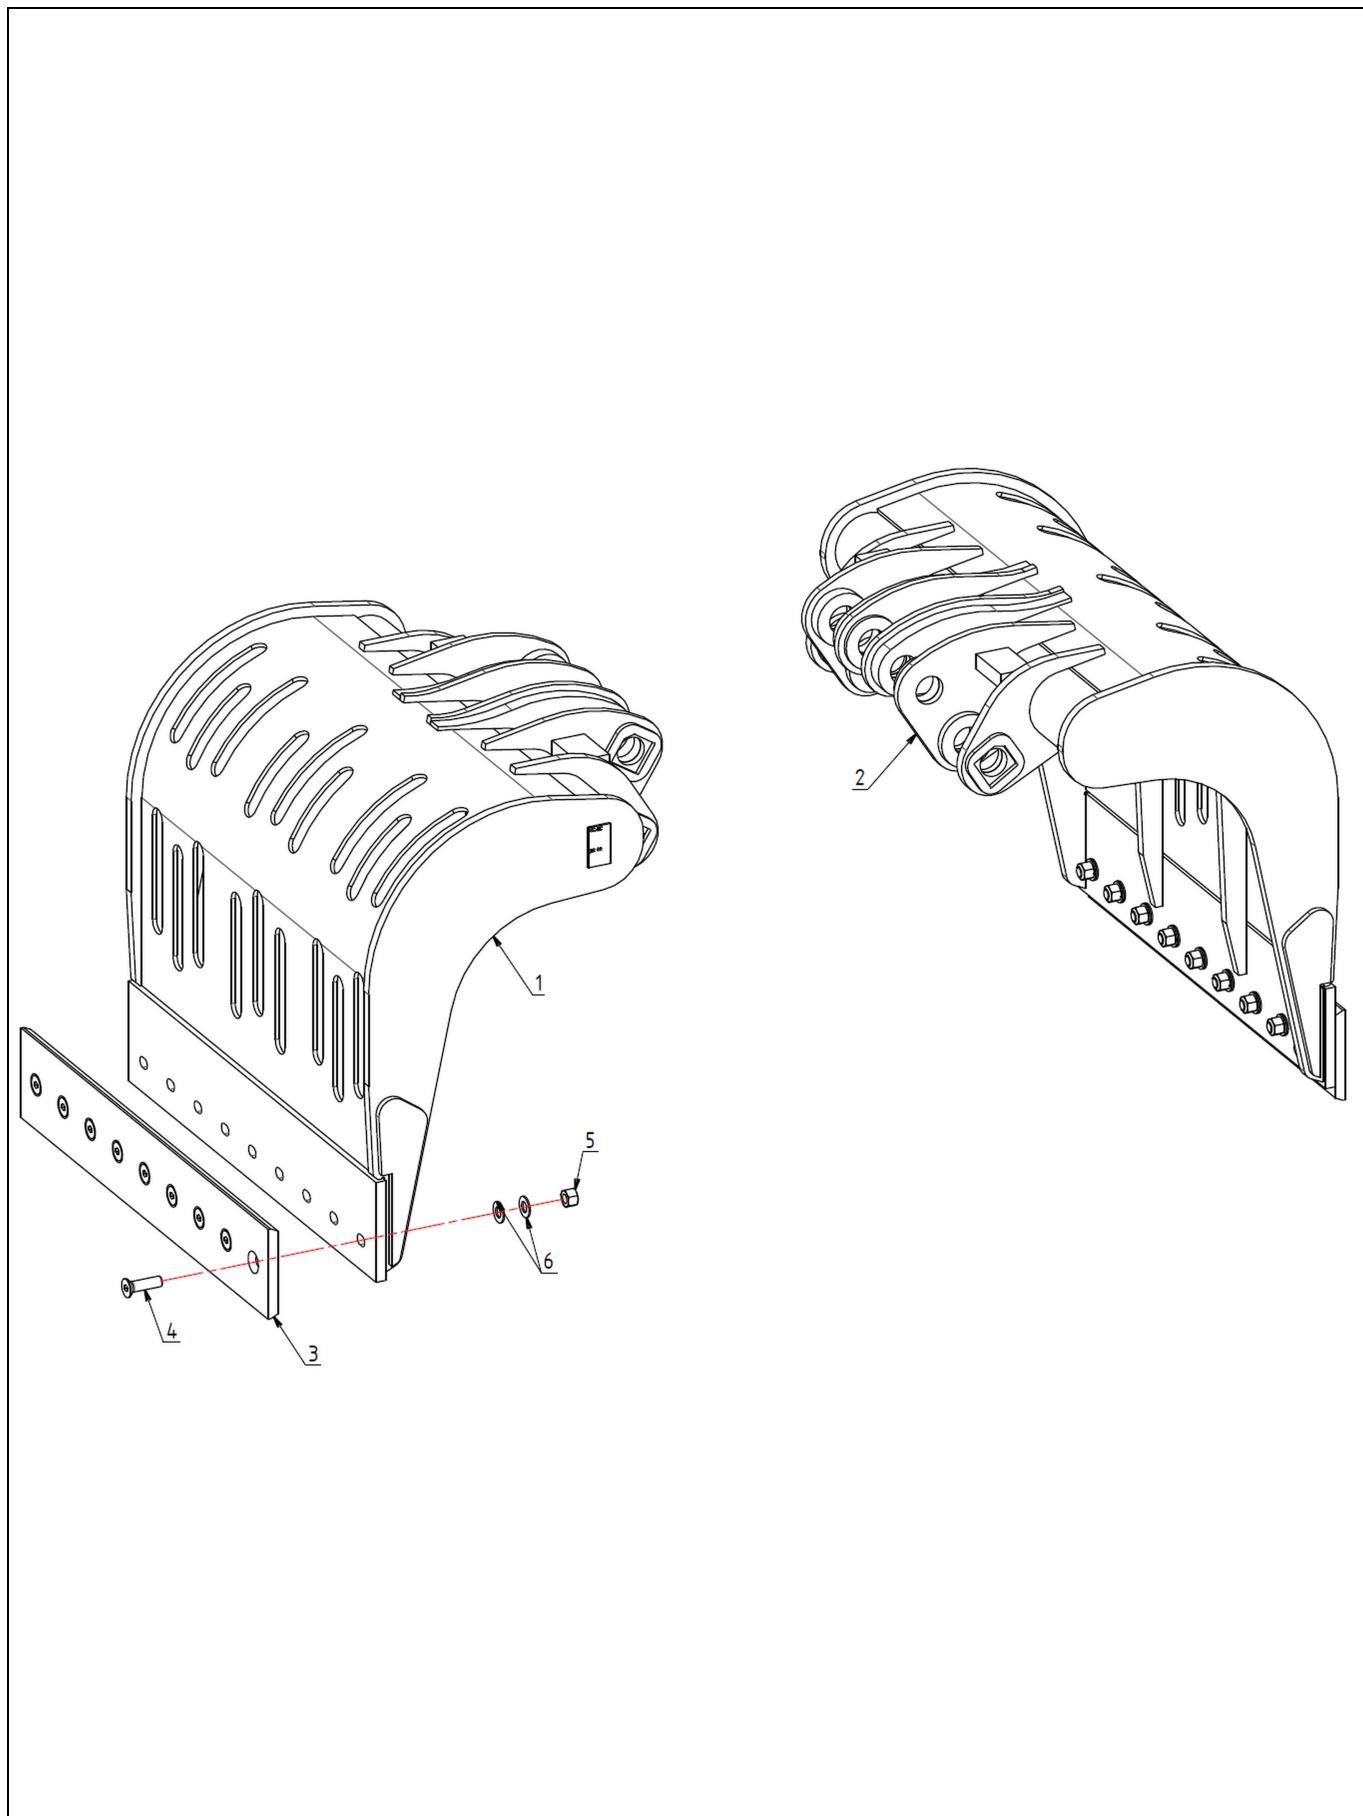

Shells set for JPS1402AFAP/JPS1404-FAP

Date of review: 03-févr.-22

Review: A

Exploded view

JPS1402AFAP_A

Shells set for JPS1402AFAP/JPS1404-FAP

Date of review: 03-févr.-22

Review: A

Pos	Part Number	Qty	Description	S/No - Remarks
01	X31240-300	1	Jaw "A"	
02	X31240-400	1	Jaw "B"	
03	CLNU-95079	2	Bolt on blade	
04	FHC20-070C10	18	Hex socket Countersunk head scre	
05	HFR20C10M	18	Self-locking nut	
06	RP20M	36	Flat washer	
x	CLR-95079		Blade set