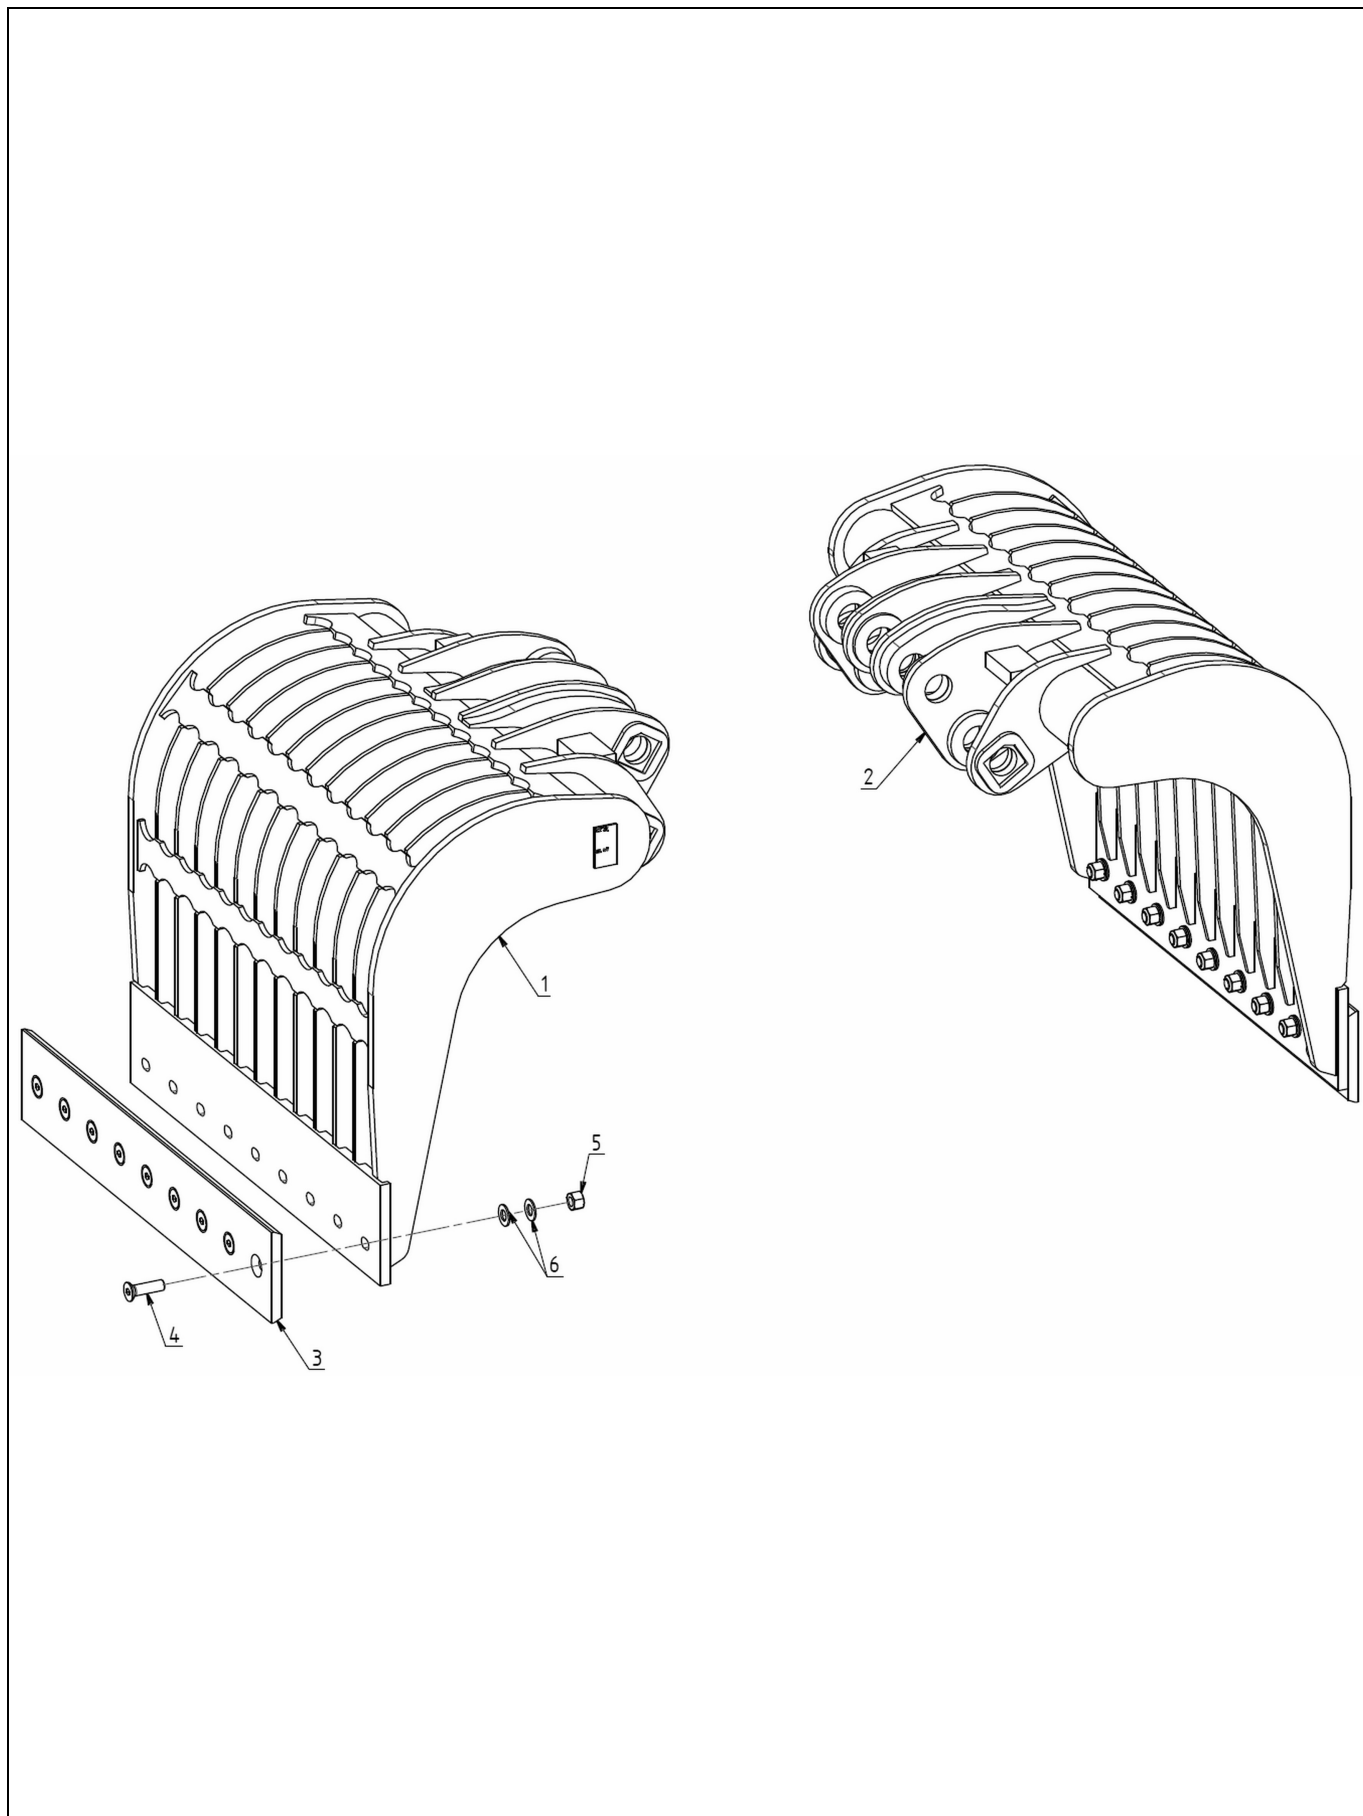

Shells set JPS1402ABAR/JPS1404-BAR

Date of review: 10-nov.-21

Review: A

Exploded view

JPS1402ABAR_A

Shells set JPS1402ABAR/JPS1404-BAR

Date of review: 10-nov.-21

Review: A

Pos	Part Number	Qty	Description	S/No - Remarks
01	X31240-100	1	Jaw "A"	
02	X31240-200	1	Jaw "B"	
03	CLNU-95079	2	Bolt on blade	
04	FHC20-070C10	18	Hex socket Countersunk head scre	
05	HFR20C10M	18	Self-locking nut	
06	RP20M	36	Flat washer	
x	CLR-95079		Blade set