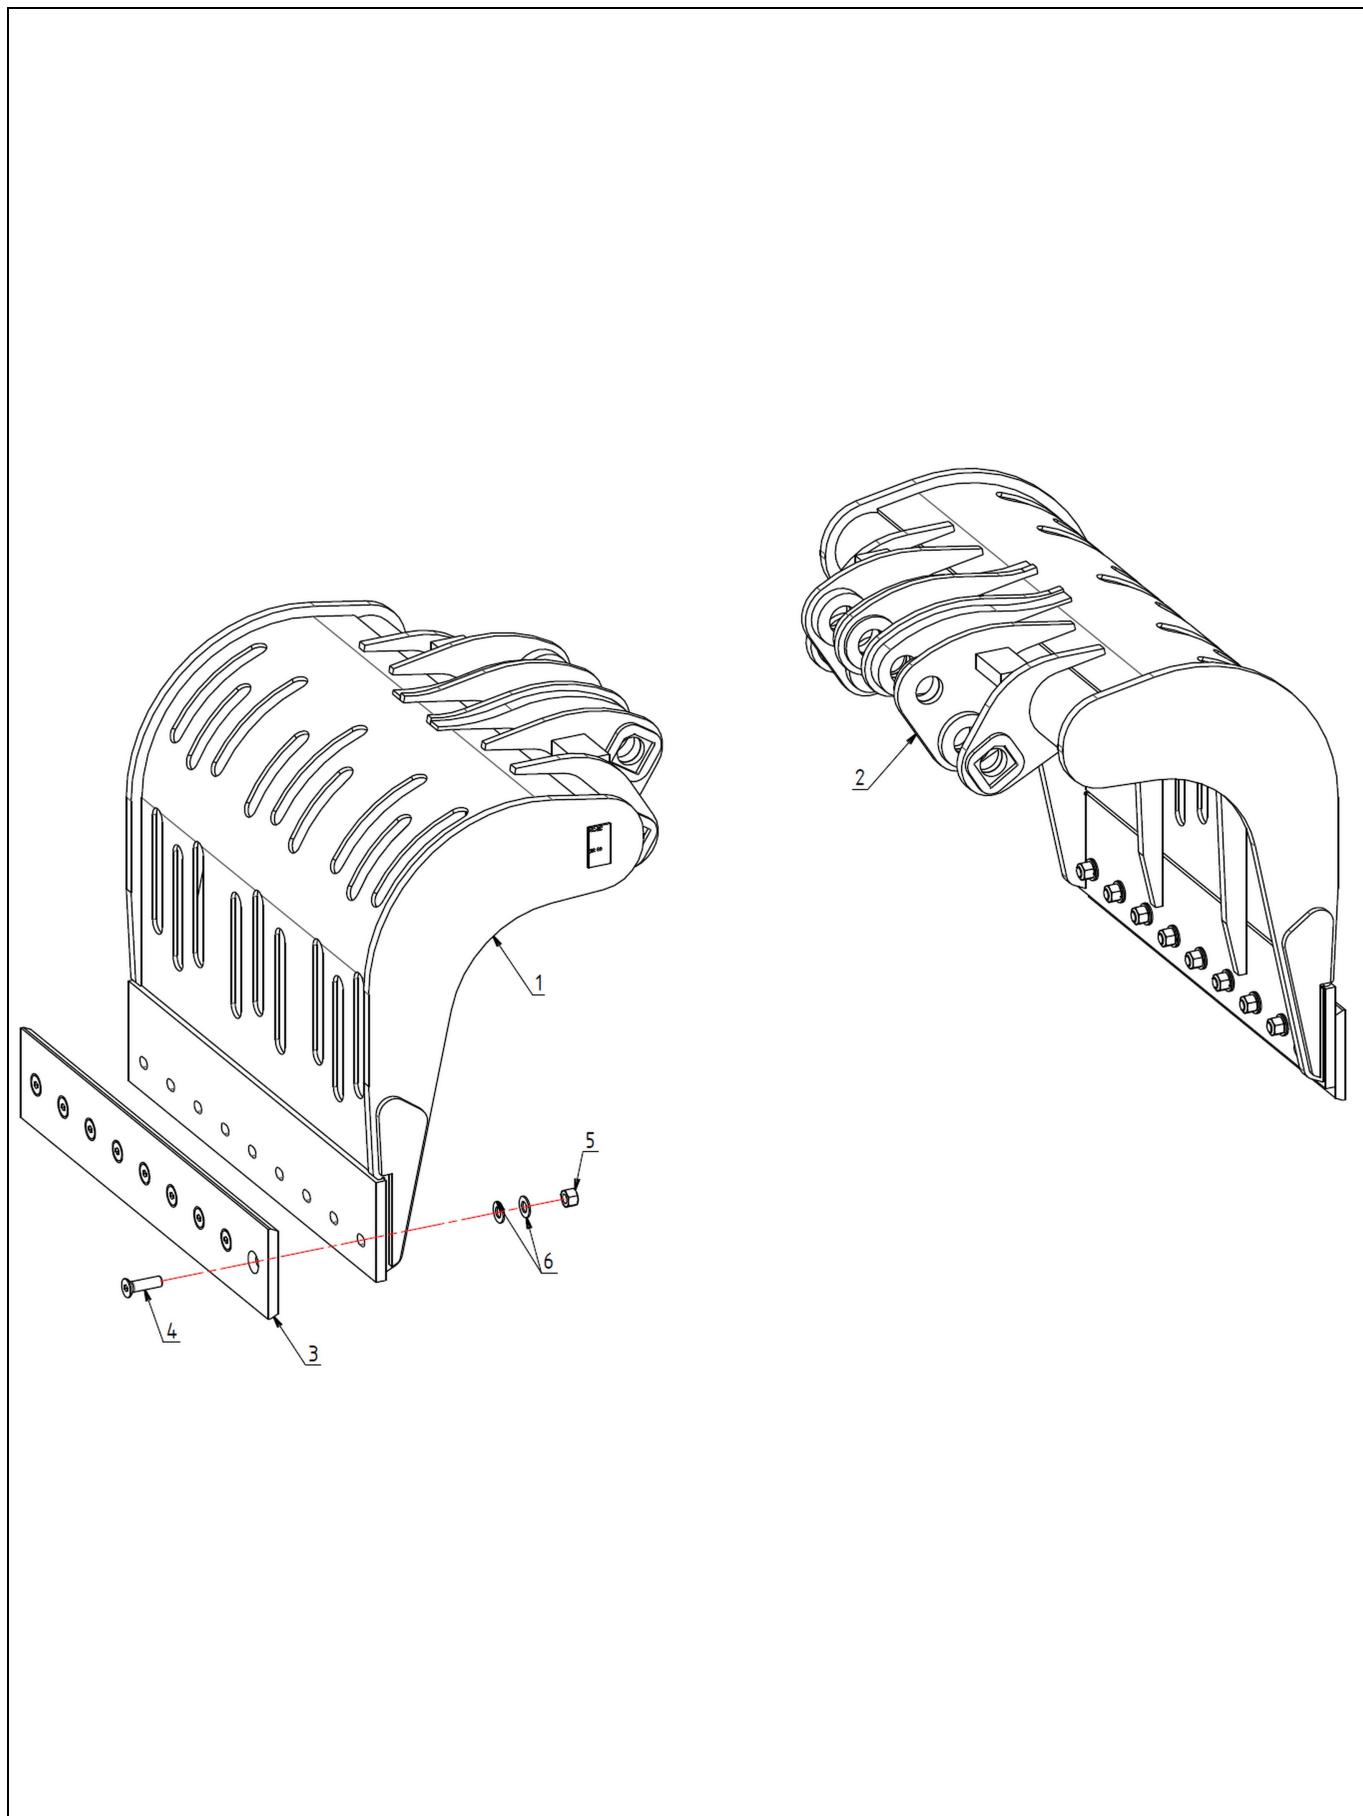

Shells set for JPS1402AFAP

Date of review: 03-févr.-22

Review: A

Exploded view

JPS1402AFAP_A

Shells set for JPS1402AFAP

Date of review: 03-févr.-22

Review: A

Pos	Part Number	Qty	Description	S/No - Remarks
01	X31240-300	1	Jaw "A"	
02	X31240-400	1	Jaw "B"	
03	CLNU-95079	2	Bolt on blade	
04	FHC20-070C10	18	Hex socket Countersunk head scre	
05	HFR20C10M	18	Self-locking nut	
06	RP20M	36	Flat washer	
x	CLR-95079		Blade set