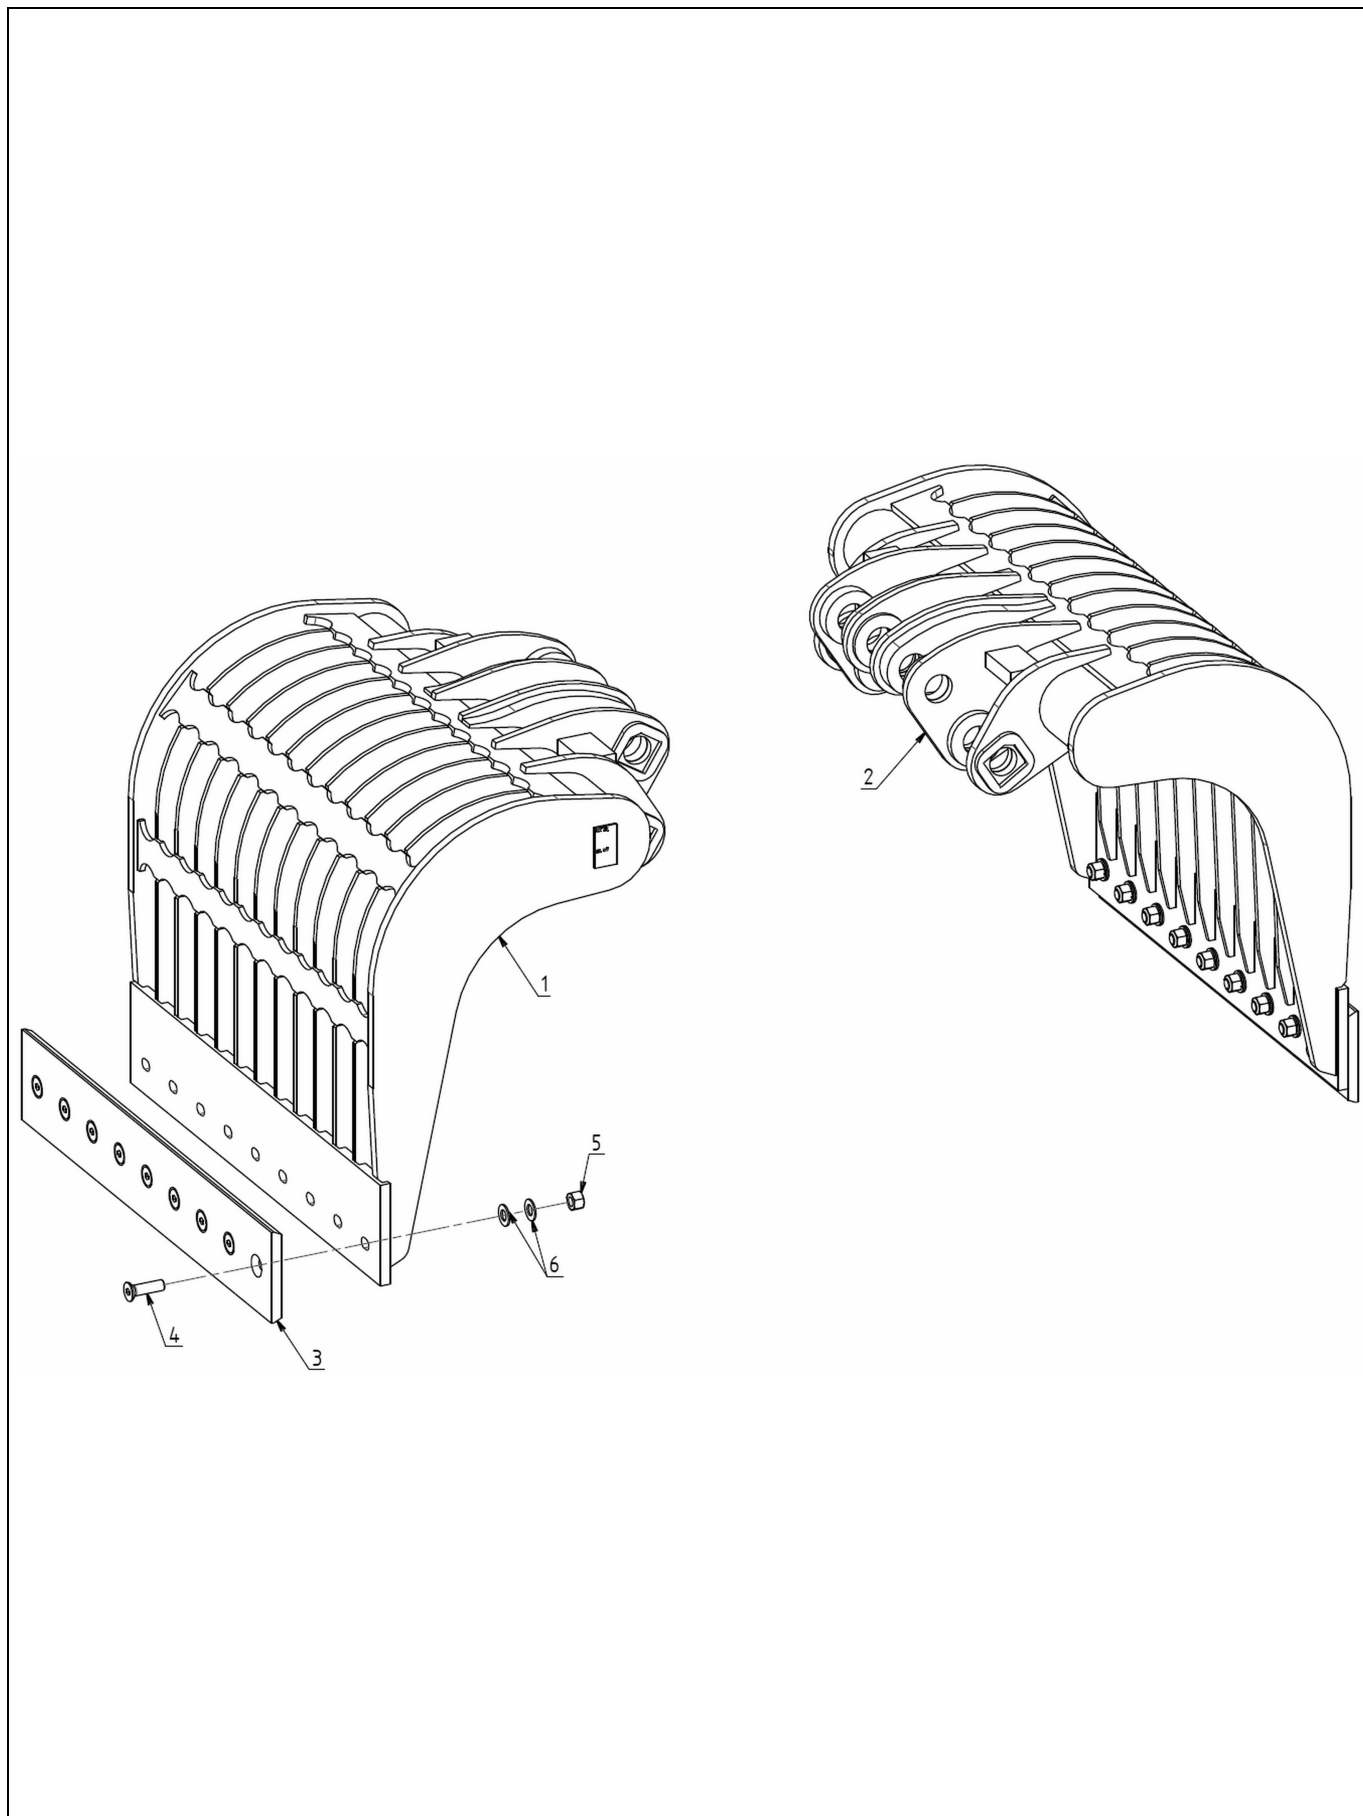

Shells set for JPS1402ABAR

Date of review: 10-nov.-21

Review: A

Exploded view

JPS1402ABAR_A

Shells set for JPS1402ABAR

Date of review: 10-nov.-21

Review: A

Pos	Part Number	Qty	Description	S/No - Remarks
01	X31240-100	1	Jaw "A"	
02	X31240-200	1	Jaw "B"	
03	CLNU-95079	2	Bolt on blade	
04	FHC20-070C10	18	Hex socket Countersunk head scre	
05	HFR20C10M	18	Self-locking nut	
06	RP20M	36	Flat washer	
x	CLR-95079		Blade set