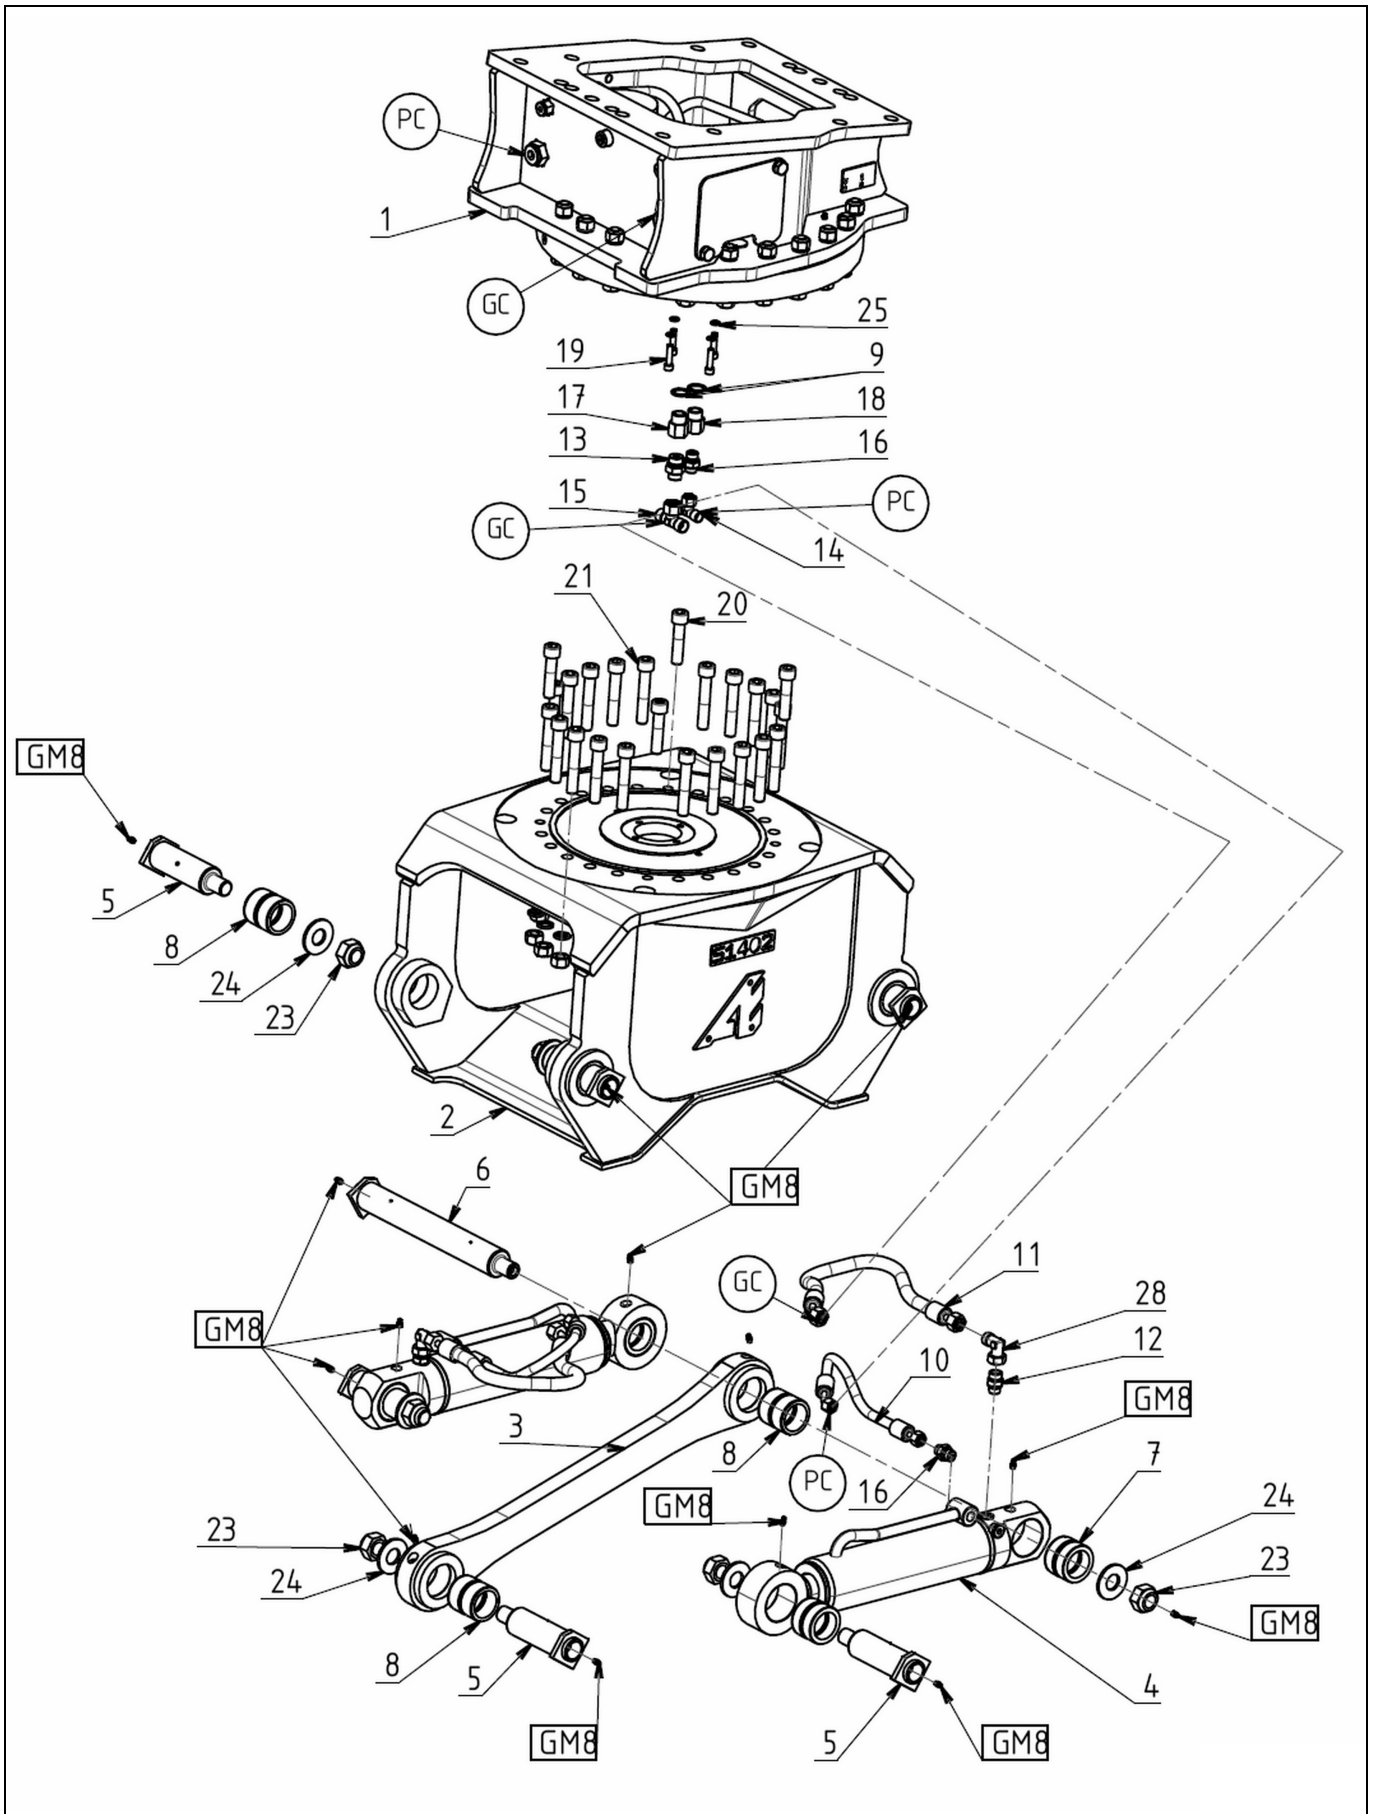

Demolition/sorting grab structure S1402DR01/R02

Date of review: 29-sept.-25

Review: A

Exploded view

S1402DR01R02_A

Demolition/sorting grab structure S1402DR01/R02

Date of review: 29-sept.-25

Review: A

Pos	Part Number	Qty	Description	S/No - Remarks
01	RAE0302-1DE01	1	Rotation set	1-ENGINE ROTATION
01	RAE0302-2DE01	1	Rotation set	2-ENGINE ROTATION
02	X24468-100	1	Frame	
03	X16550-200	1	Steering link	
04	V1384	2	Cylinder	
05	X71453	7	Pin	
06	X71454	1	Pin	
07	X80257	4	Bushing	
08	X80258	6	Bushing	
09	J30027	2	Seal / Packing	
10	FLEX3730	2	Hose	
11	FLEX3720	2	Hose	
12	RAC30174	2	Threaded adapter	
13	RAC30285	1	Threaded adapter	
14	RAC30314	1	T-Threaded adapter	
15	RAC30315	1	T-Threaded adapter	
16	RAC30316	3	Threaded adapter	
17	RAC30338	1	Connection	
18	RAC30347	1	Connection	
19	CHC10-040C12	4	Socket head capscrew	
20	CHC20-085C12	4	Socket head capscrew	
21	CHC20-110C12	20	Socket head capscrew	
22	H20C10	20	Nut	
23	HFR30	8	Self-locking nut	
24	RP32-070-05	8	Flat washer	
25	RZ10	4	Lock washer	
26	RZ20	20	Lock washer	
27	RAC30111	2	Plug	
28	RAC30245	2	Threaded adapter	
GM8	GM8	15	Grease nipple	
x	KIT-PR-V1305/1384		Replacement cylinder kit