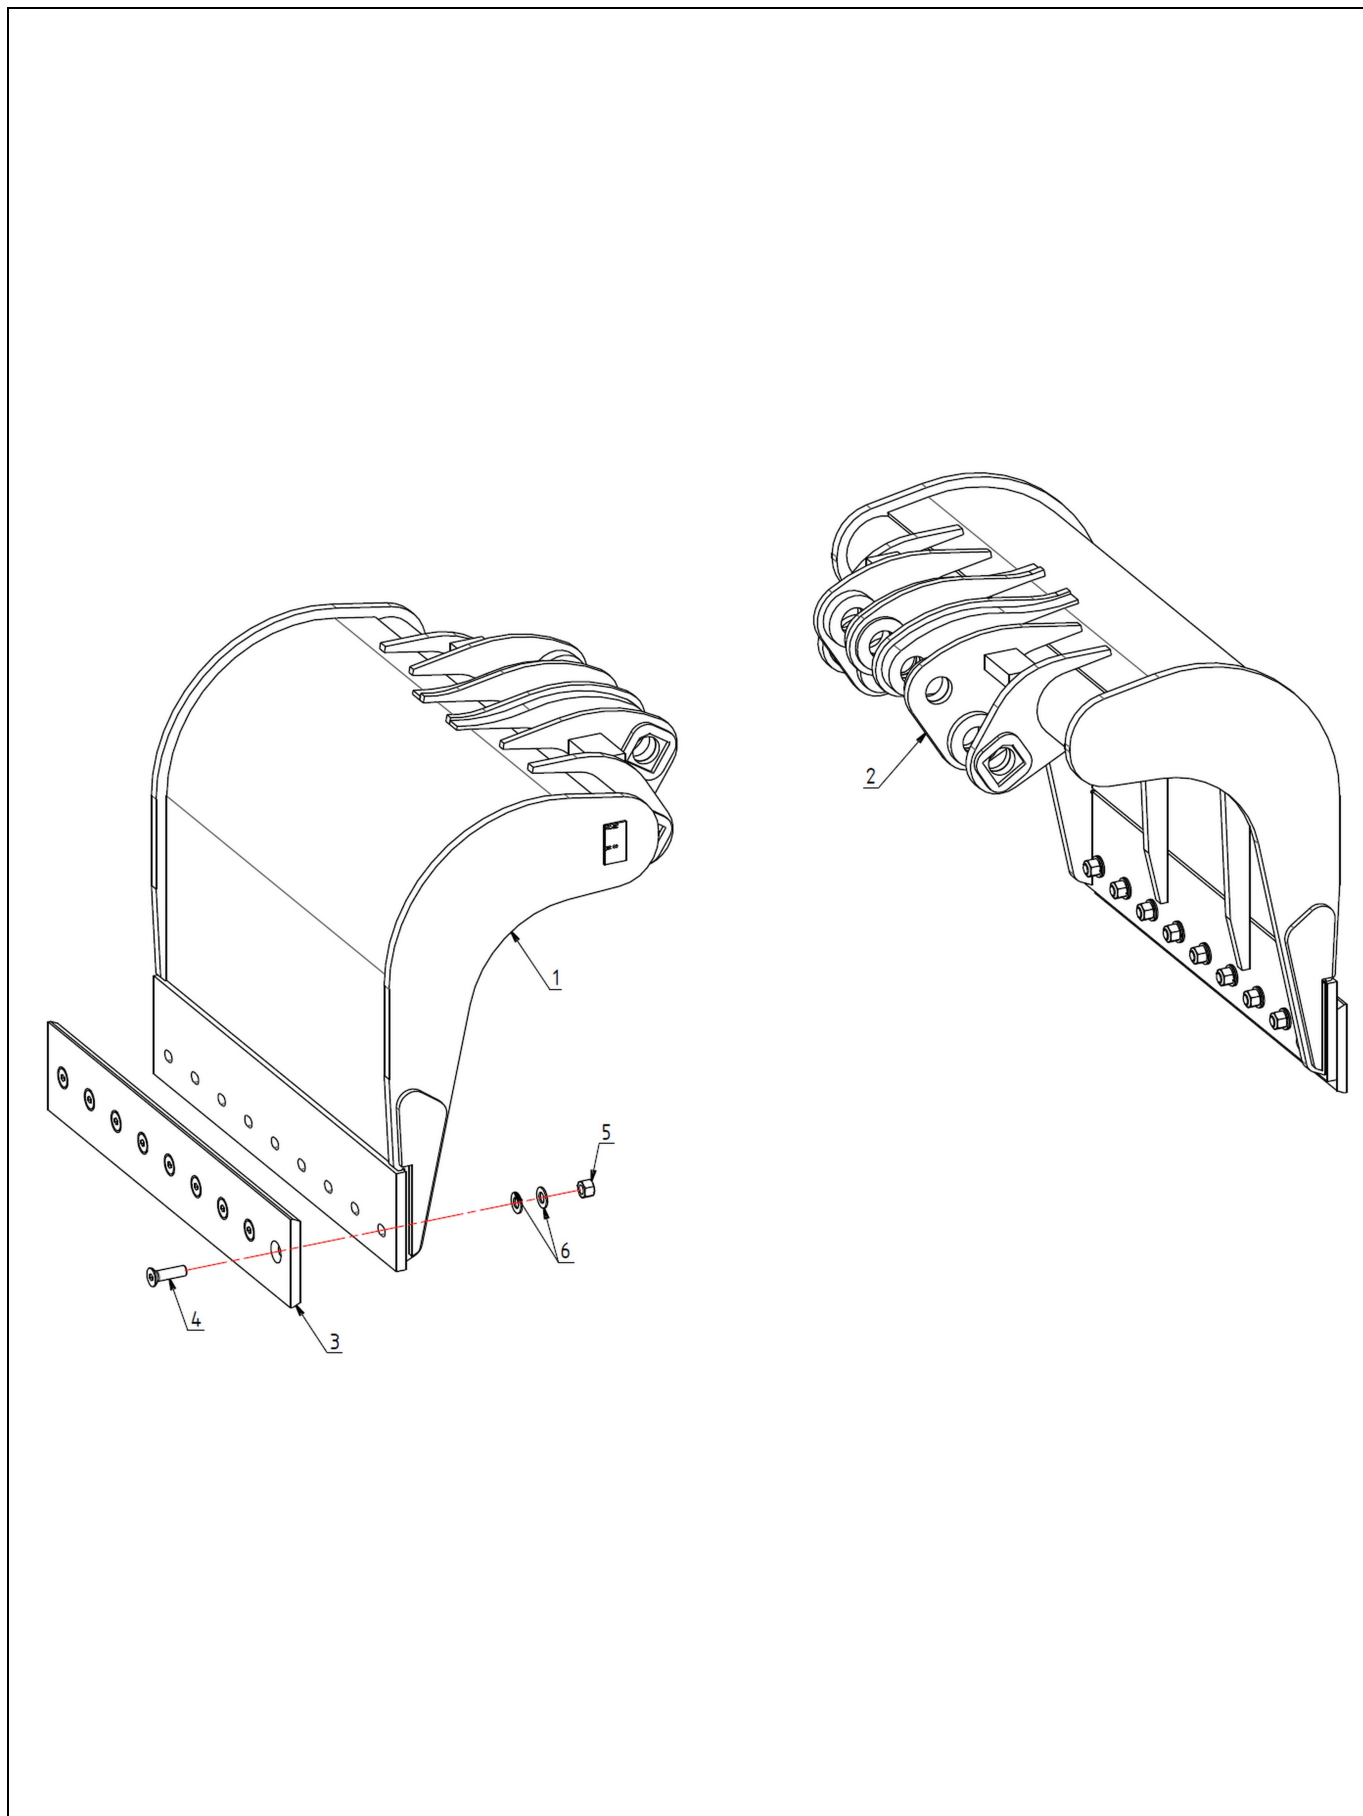

Shells set for JPS1402AROC

Date of review: 03-févr.-22

Review: A

Exploded view

JPS1402AROC_A

Shells set for JPS1402AROC

Date of review: 03-févr.-22

Review: A

Pos	Part Number	Qty	Description	S/No - Remarks
01	X31240-500	1	Jaw "A"	
02	X31240-600	1	Jaw "B"	
03	CLNU-95079	2	Bolt on blade	
04	FHC20-070C10	18	Hex socket Countersunk head scre	
05	HFR20C10M	18	Self-locking nut	
06	RP20M	36	Flat washer	
x	CLR-95079		Blade set